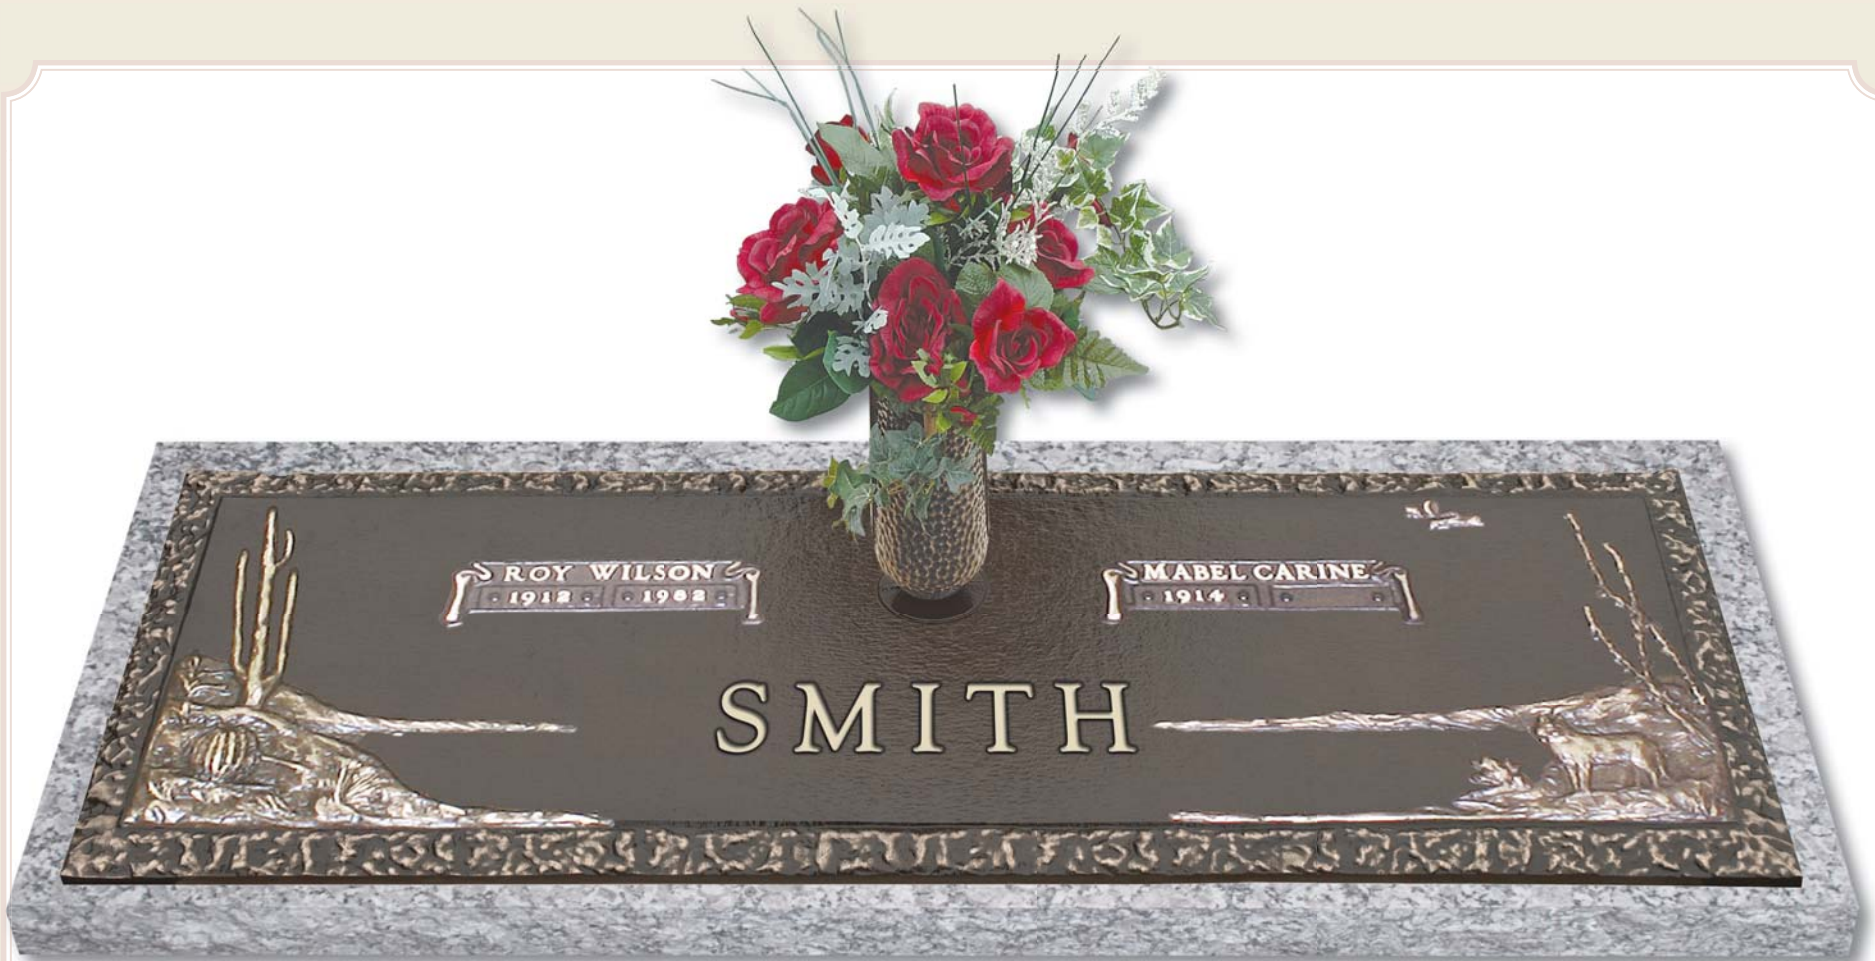

*** Limited Working Area for Lettering
Check with our CAD Department
Before Ordering*

Design No. DS—Desert Scene with Rock Border
36" x 13" Companion Available With or Without Vase

Desert Scene Size & Border Availabilities**

Sizes	Border Options
24 x 12	Rock
36 x 13	Rock