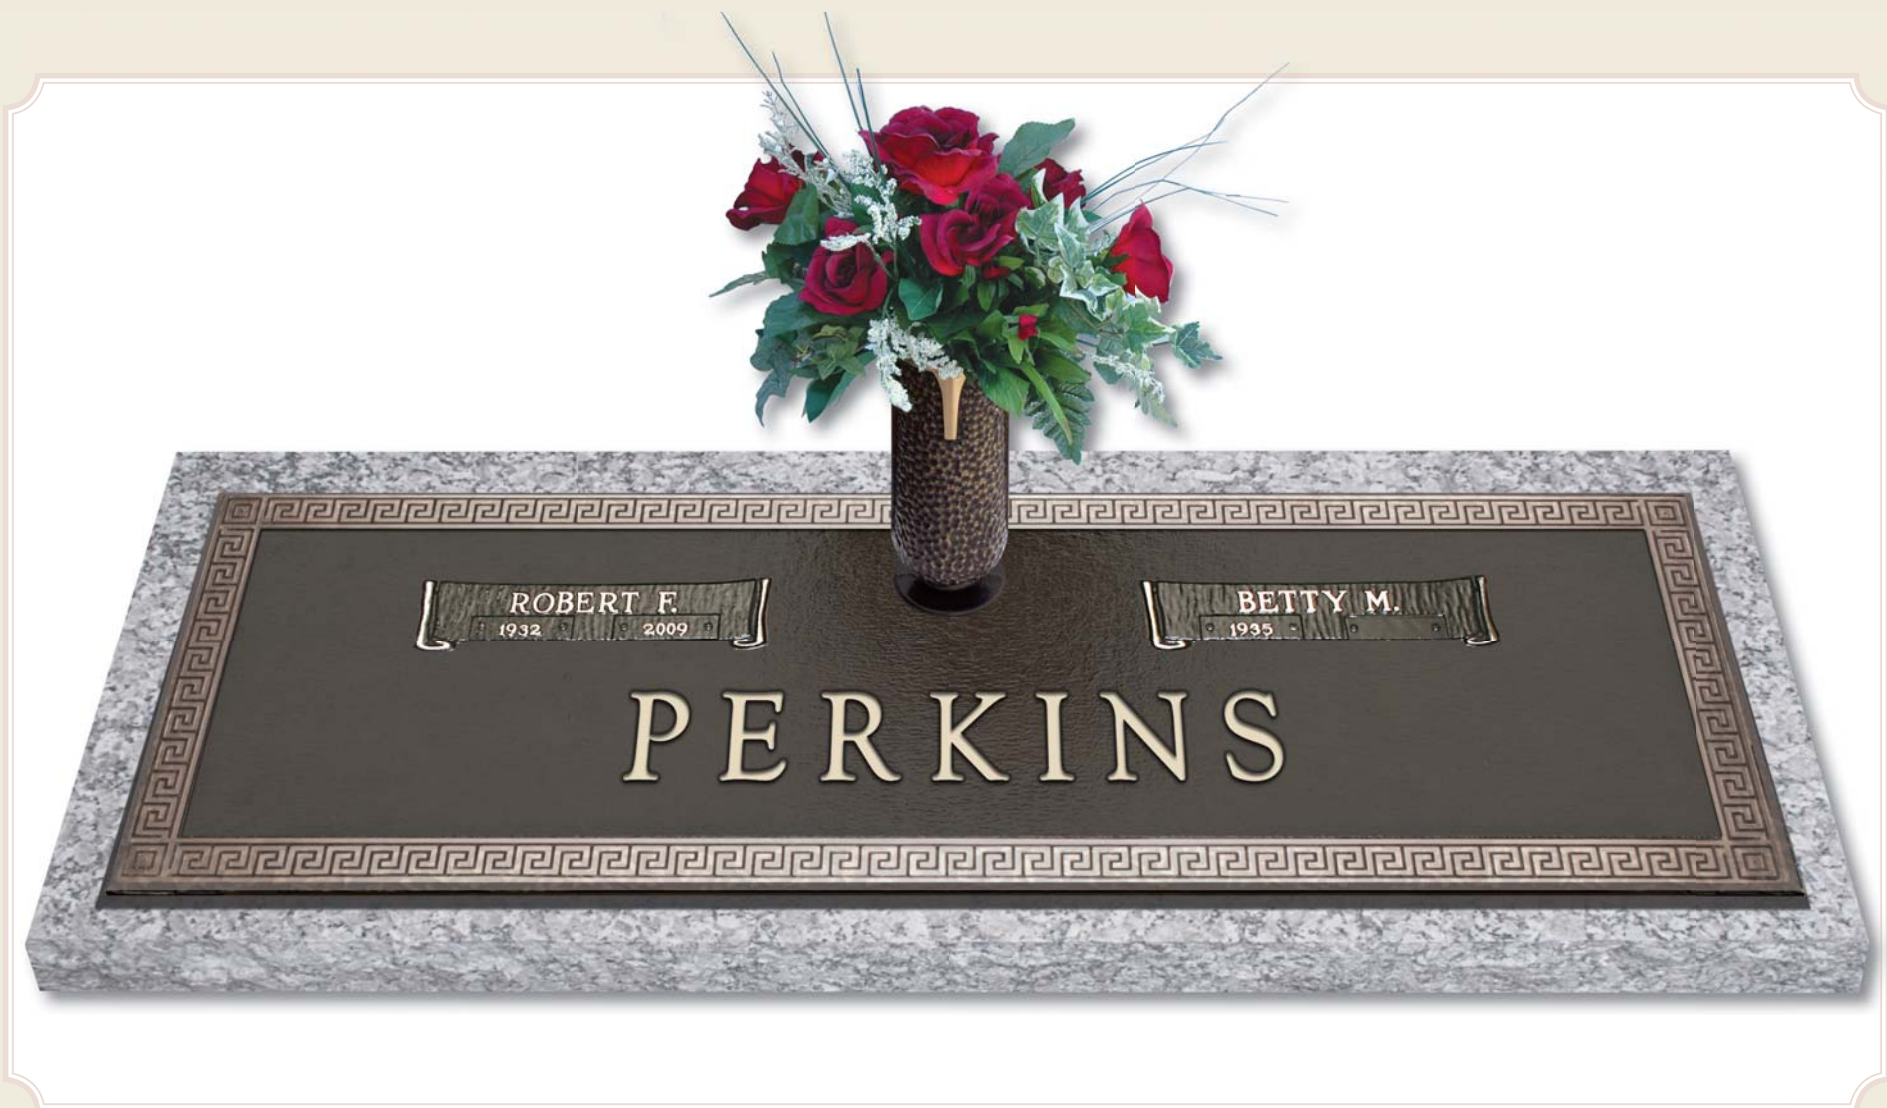

Design No. BSIM—Simplicity with Greek Key Border

44" x 14" Companion Available With or Without Vase