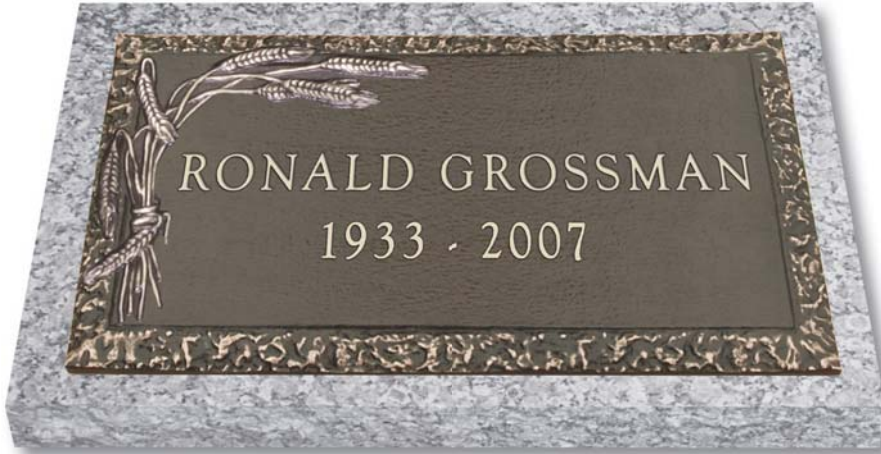

Design No. B505—Predesigned Wheat Spray 1 with Rock Border