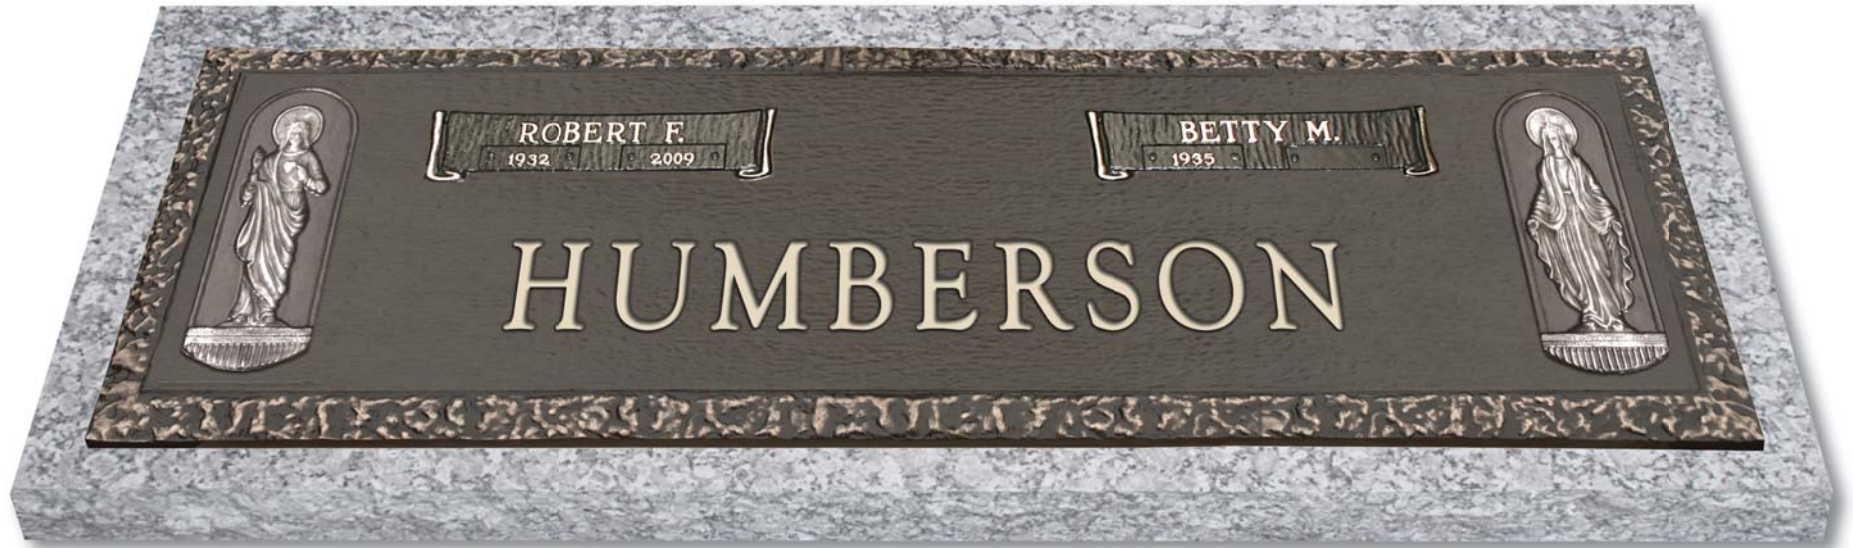

Design No. BSIM—Holy Patrons Emblem on Rock Border

44" x 14" Companion Available With or Without Vase

Shown with Emblem No. HP16 Sacred Heart

& No. HP17 Virgin Mary

Holy Patrons Size & Border Availabilities

Sizes	Border Options
24 x 16	Rock, Woodgrain, Bevel, Greek Key
*20 x 12	Rock
*22 x 10	Rock
24 x 12	Rock, Woodgrain, Bevel, Greek Key
24 x 14	Rock, Woodgrain, Bevel, Greek Key
24 x 30	Rock, Woodgrain, Greek Key

Holy Patrons Size & Border Availabilities

Sizes	Border Options
28 x 16	Rock, Greek Key
36 x 13	Rock, Woodgrain, Bevel, Greek Key
44 x 13	Rock, Woodgrain, Bevel, Greek Key
44 x 14	Rock, Woodgrain, Bevel, Greek Key
56 x 16	Rock, Woodgrain, Bevel, Greek Key
60 x 20	Woodgrain

*Holy Patron Not Available (Emblem Too Large)