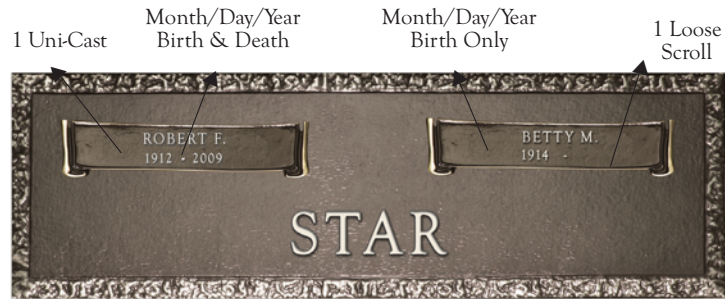

**6** COLOR

DARK       LIGHT  
 GREEN       CHERRY  
 BLUE       BLACK

Premium colors available upon request

**• Loose Scrolls**

Loose scrolls are used on a pre-need basis (persons not deceased). The purpose of the loose scroll is to allow information to be added to the memorial at a later date. If one person has deceased at the time of ordering the memorial, often that scroll would be uni-cast to the memorial background, and you would choose a loose scroll for the non deceased person, so that information can be added at a later time. Please note: there are additional charges for loose scrolls.

**• UNI-CAST WITHOUT SCROLLS**

All of the inscription will be cast directly on the background of the memorial. This type will apply to memorials when all have deceased and no scrolls are desired.

**• UNI-CAST SCROLLS**