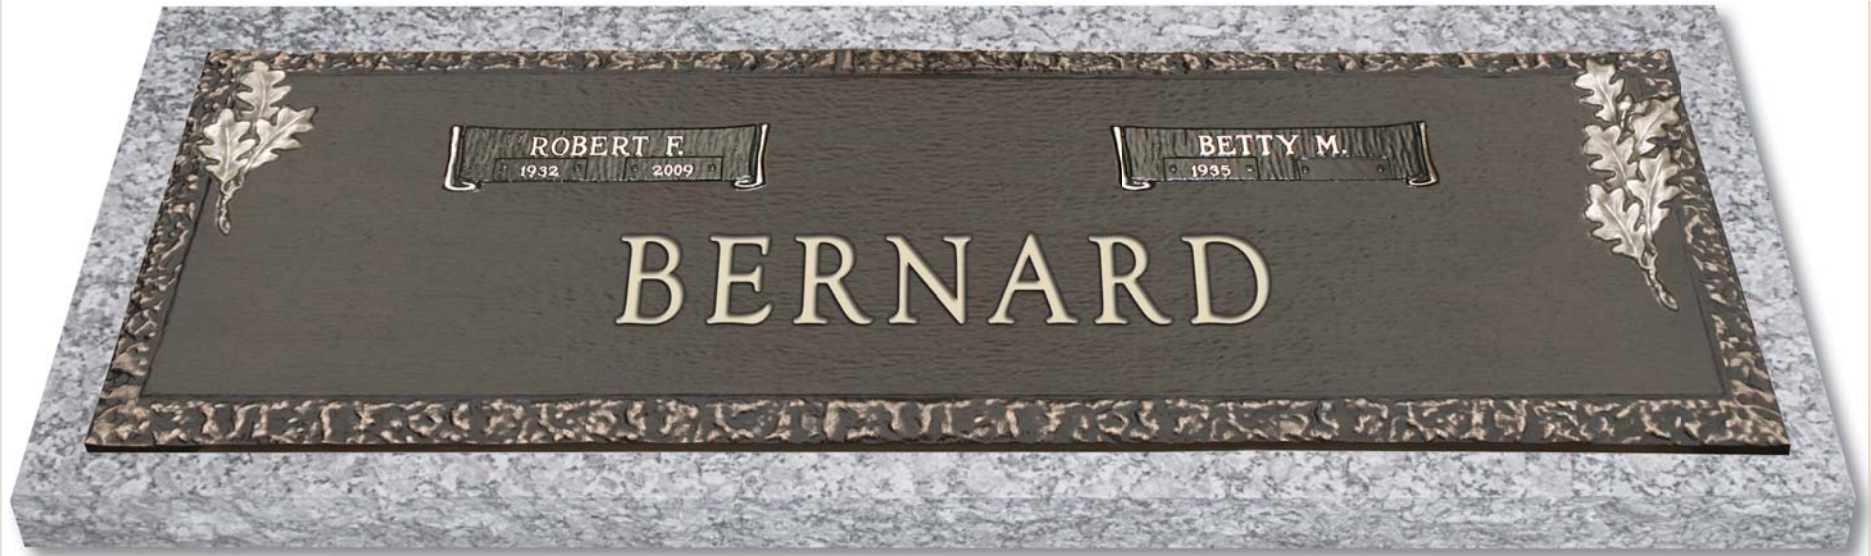

PD Oak Leaf 1 Rock Border Availabilities

Width x Height	Width x Height	Width x Height
24 x 12	36 x 12	36 x 13