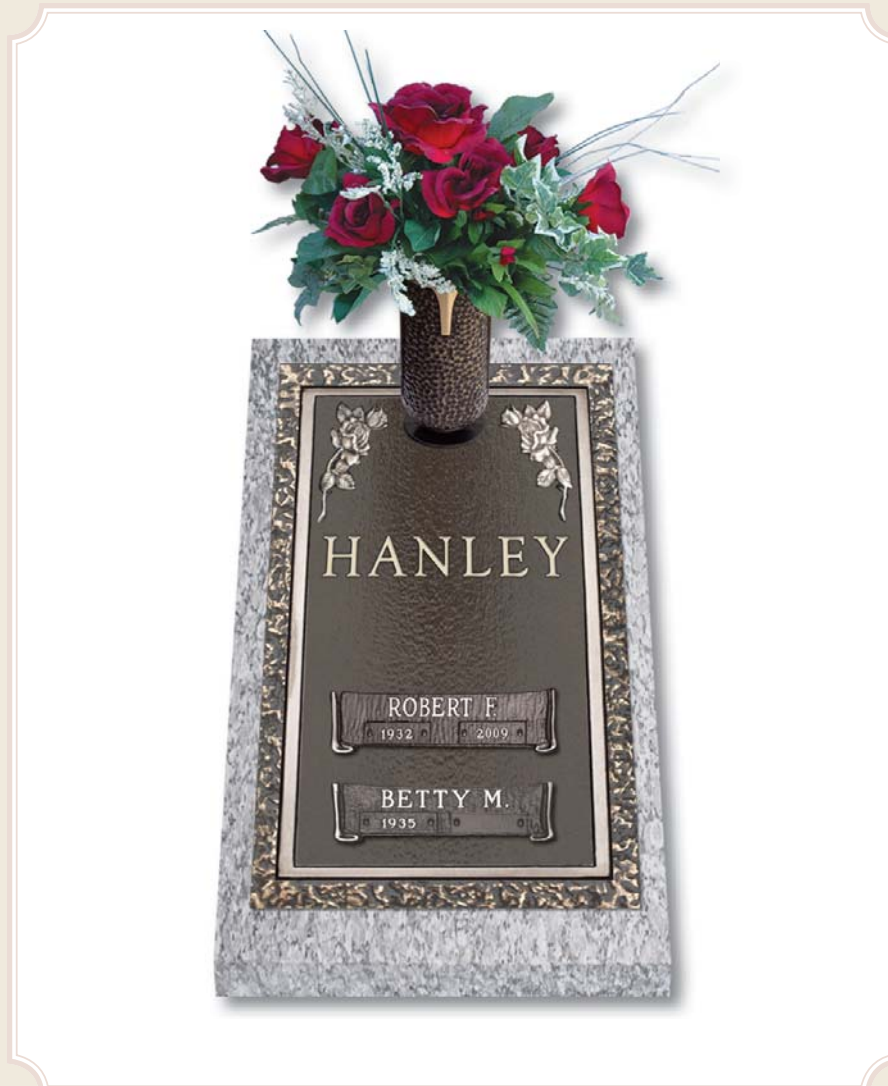

**Design No. BSIM—Ledger**  
 16" x 24" with Wood Grain Border Available With  
 or Without Vase (scrolls & emblems optional)

**Design No. B401—Ledger**

16" x 24" with Rock Edge and Raised Skip Border  
Available With or Without Vase  
(scrolls & emblems optional)

**Ledger with Raised  
Skip Border**

Width x Height  
16 x 24

**Ledger with  
Rock Border**

Width x Height  
16 x 24

**Design No. B402—Ledger**

16" x 24" with Rock Edge and Raise Border  
Available With or Without Vase  
(scrolls & emblems optional)