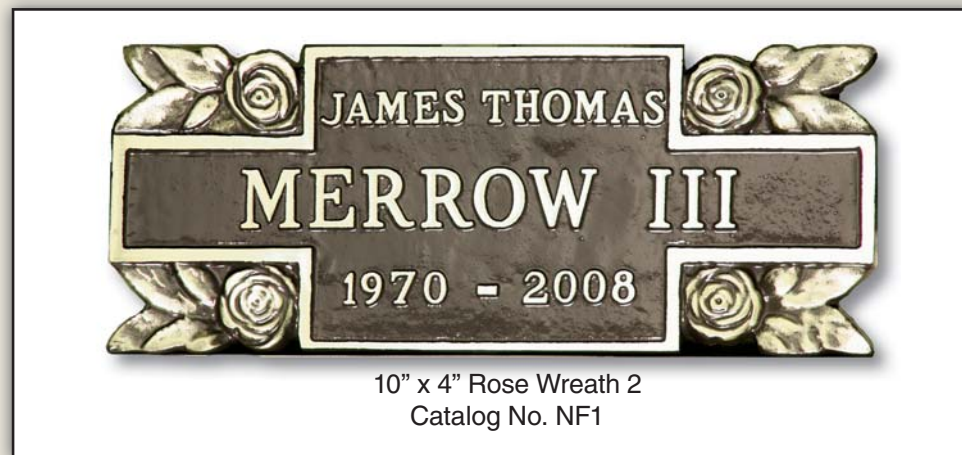

# *Mausoleum / Columarium*

---

10" x 7½" Bud Vase Wreath  
 Catalog No. NF5B  
 Shown as  
 set up B

10" x 4" Rose Wreath  
 Catalog No. NF7—Shown with 3½" x ½" date tab

10" x 7½" Wreath  
 Catalog No. NF6D  
 Shown  
 as set up D