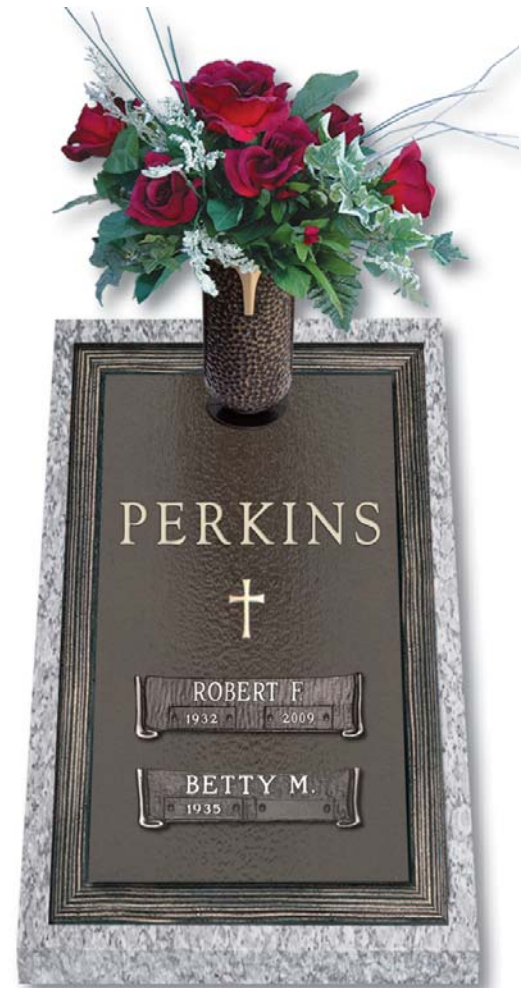

**Ledger with
Bevel Border**
Width x Height
16 x 24

**Ledger Narrow
Woodgrain Border**
Width x Height
16 x 24

Design No. BSIM—Ledger
16" x 24" with Wood Grain Border Available With
or Without Vase (scrolls & emblems optional)