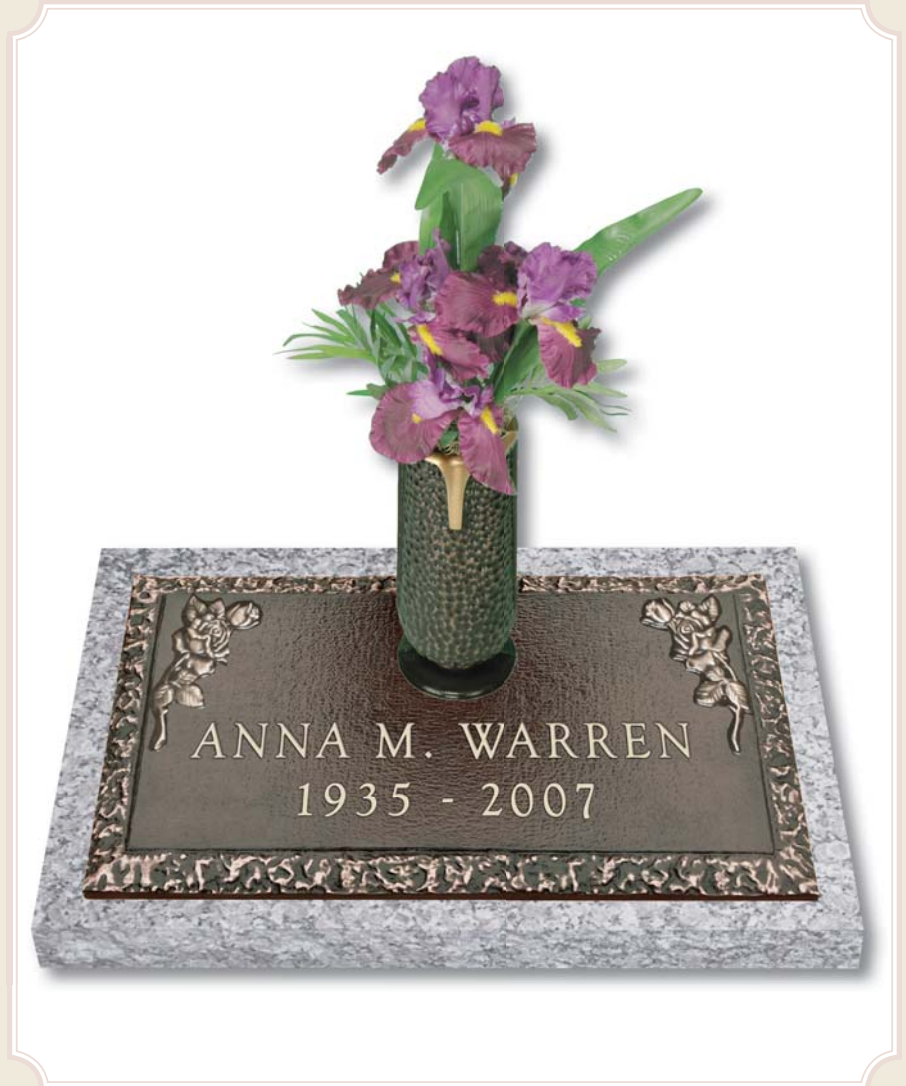

Classic Rose & Petite Rose Size & Border Availabilities

Sizes	Border Options
24 x 16	Rock, Woodgrain, Bevel, Greek Key
20 x 12	Rock
22 x 10	Rock
24 x 12	Rock, Woodgrain, Bevel, Greek Key
24 x 14	Rock, Woodgrain, Bevel, Greek Key
24 x 30	Rock, Woodgrain, Greek Key
28 x 16	Rock, Greek Key

**Design No. B307—
Classic Rose with
Rock Border**
24" x 14" Individual
Available With or
Without Vase

Design No. B306—Petite Rose with Rock Border
24" x 14" Individual Available With or Without Vase