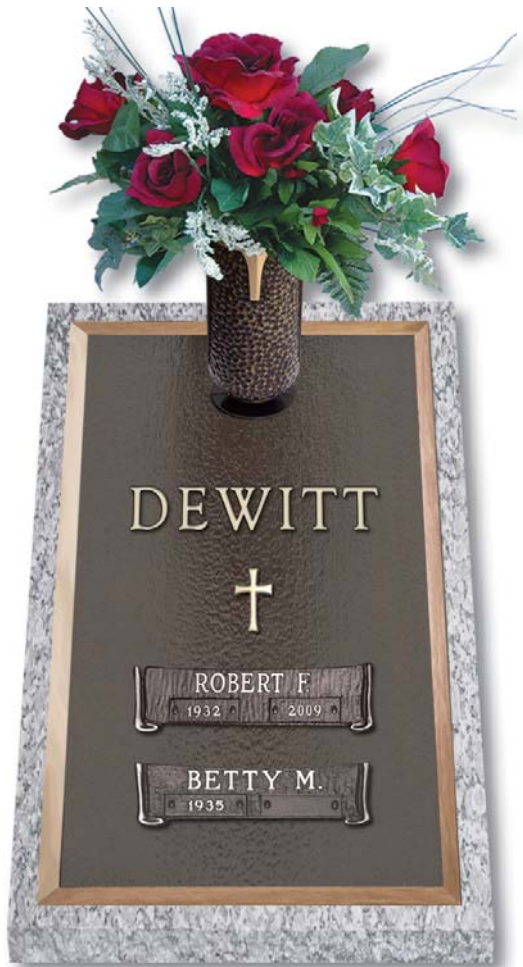

Design No. BSIM—Ledger
16" x 24" with Polished Bevel Border Available
With or Without Vase (scrolls & emblems optional)