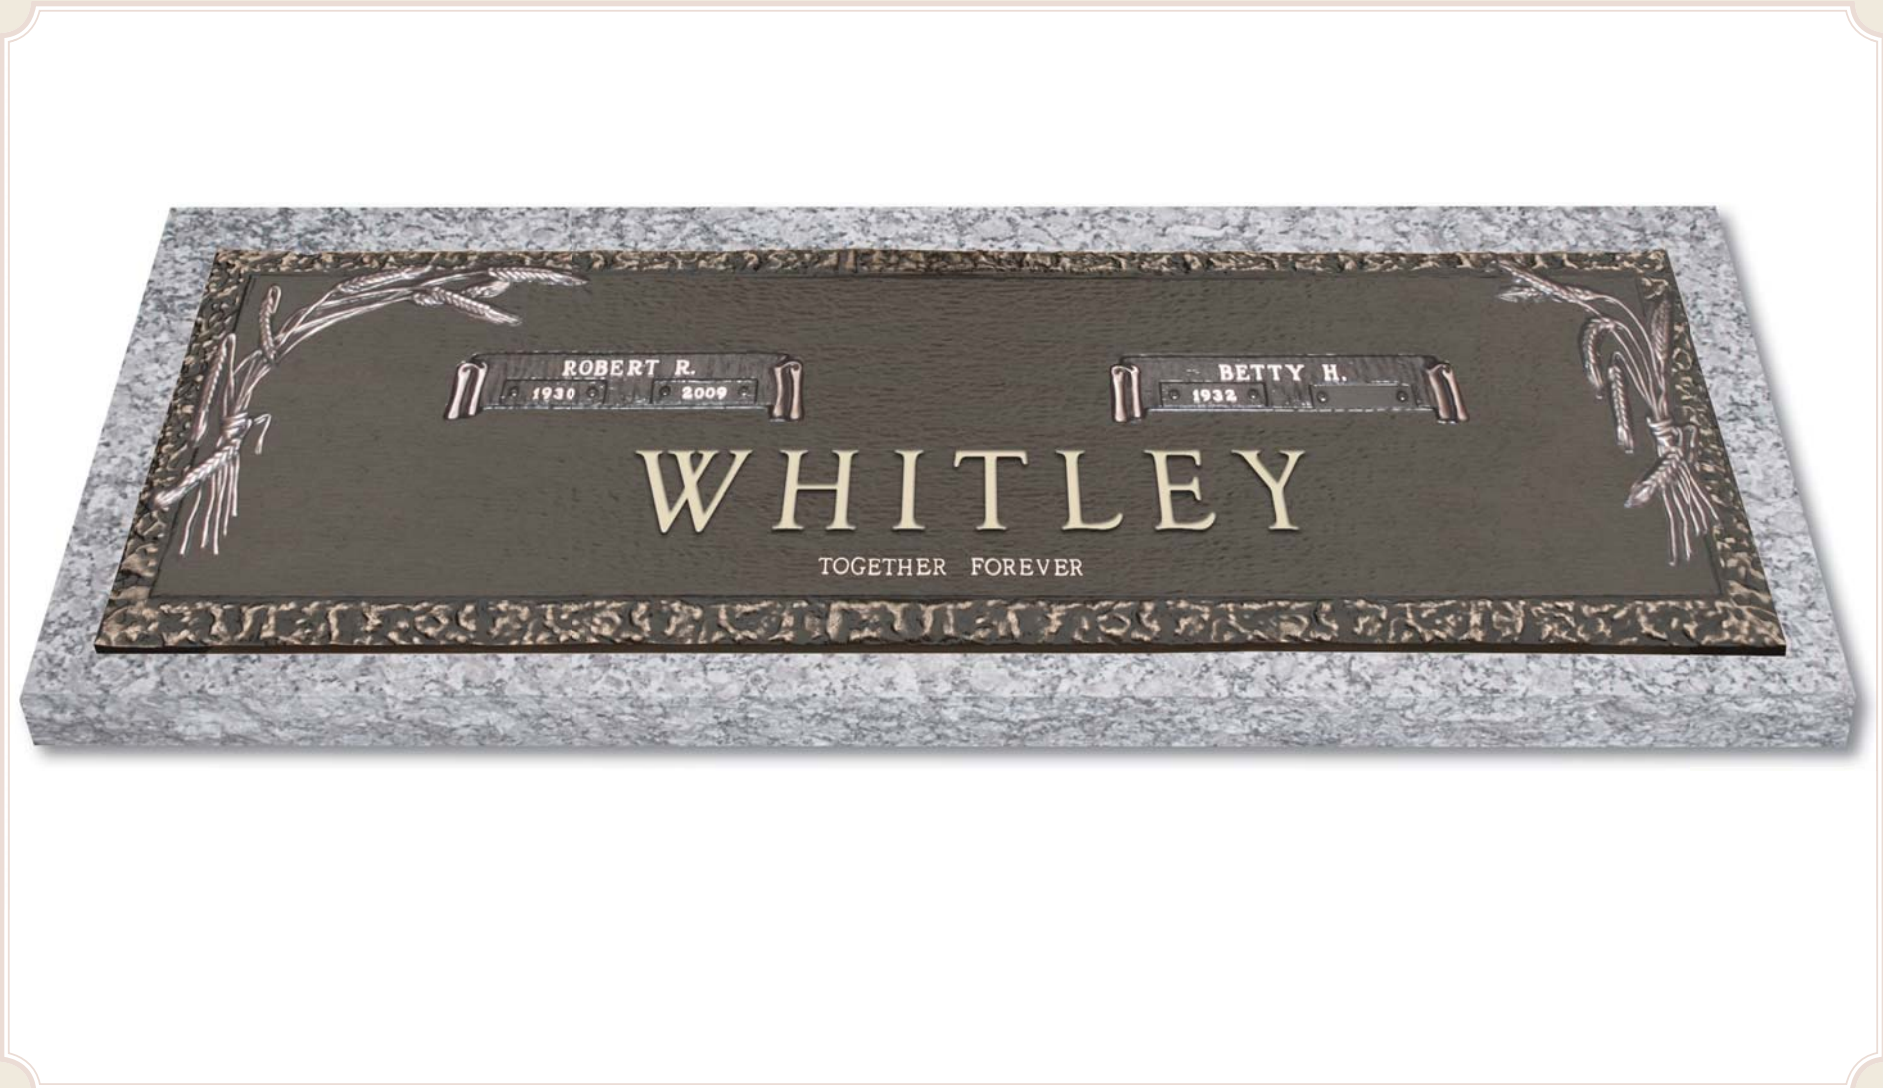

Design No. B504—Predesigned Wheat Spray 2 with Rock Border
44" x 13" Companion Available With or Without Vase

<i>PD Wheat Spray 2 Rock Border Availabilities</i>		
Width x Height	Width x Height	Width x Height
36 x 12	36 x 13	44 x 13