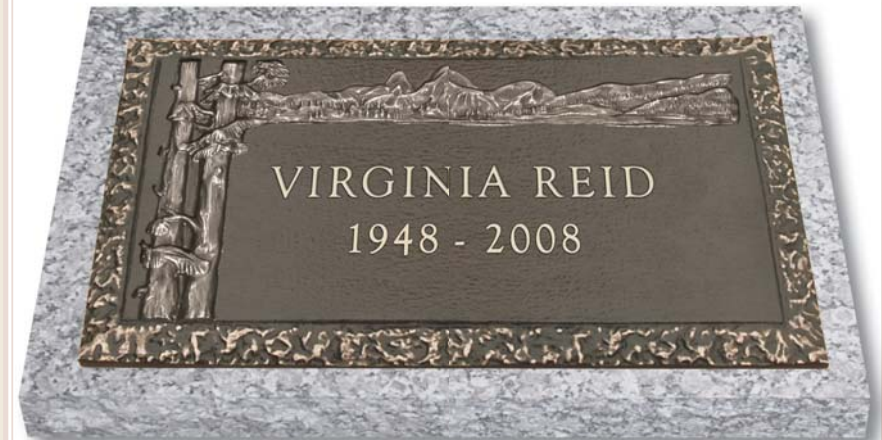

Design No. MT2—Mountain Scene 2 with Rock Border

24" x 12" Individual Available Without Vase

Mountain Scene 2 Size & Border Availabilities**

Sizes	Border Options
20 x 12	Rock, Bevel, Wide Bevel
24 x 12	Rock
28 x 16	Hammered, Rock