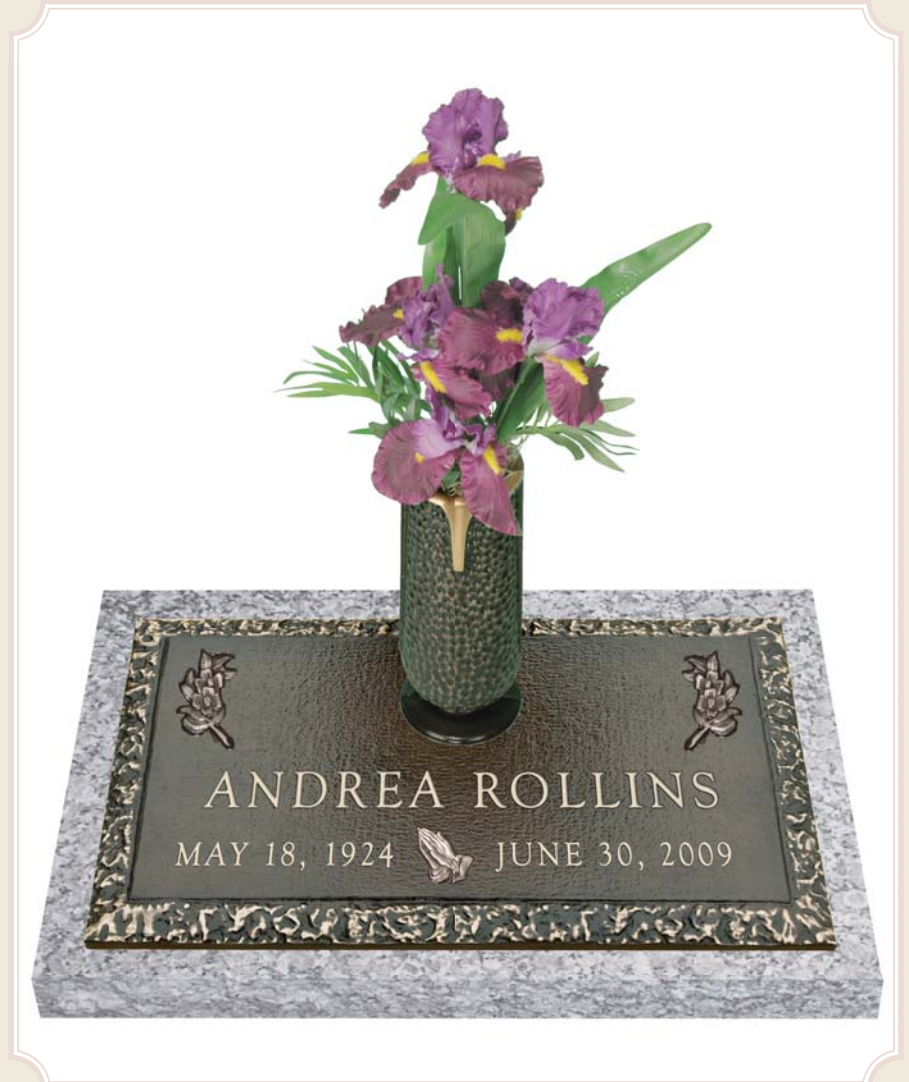

**Country Rose 2 & Country Dogwood 2
Size & Border Availabilities**

Sizes	Border Options
24 x 16	Rock, Woodgrain, Bevel, Greek Key
20 x 12	Rock
24 x 12	Rock, Woodgrain, Bevel, Greek Key
24 x 14	Rock, Woodgrain, Bevel, Greek Key
24 x 30	Rock, Woodgrain, Greek Key
28 x 16	Rock, Greek Key

Design No. B302—

Country Rose 2 with Woodgrain Border

24" x 14" Individual Available With or Without Vase

Shown with 9025R Praying Hands

Design No. B303—Country Dogwood 2 with Rock Border

24" x 14" Individual Available With or Without Vase

Shown with 9025R Praying Hands