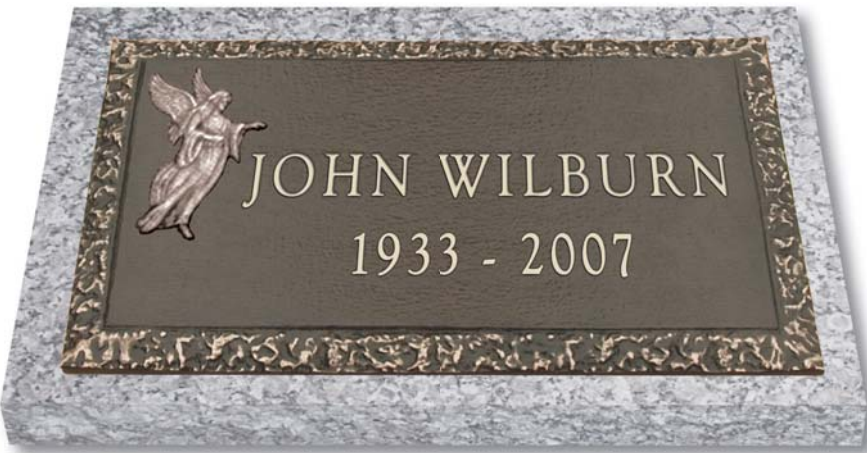

Design No. BSIM—Angels Emblem on Rock Border

24" x 14" Individual Available With or Without Vase
Shown with Emblem No. L5-17L Angel

Size & Border Availabilities

Sizes	Border Options
24 x 16	Rock, Woodgrain, Bevel, Greek Key
20 x 12	Rock
*22 x 10	Rock
24 x 12	Rock, Woodgrain, Bevel, Greek Key
24 x 14	Rock, Woodgrain, Bevel, Greek Key
24 x 30	Rock, Woodgrain, Greek Key
28 x 16	Rock, Greek Key

*Holy Patron Not Available (Emblem Too Large)

**Design No. BSIM—
Holy Patron Emblem
on Rock Border**

24" x 14" Individual Available
With or Without Vase
Shown with emblem
No. HP16 Sacred Heart