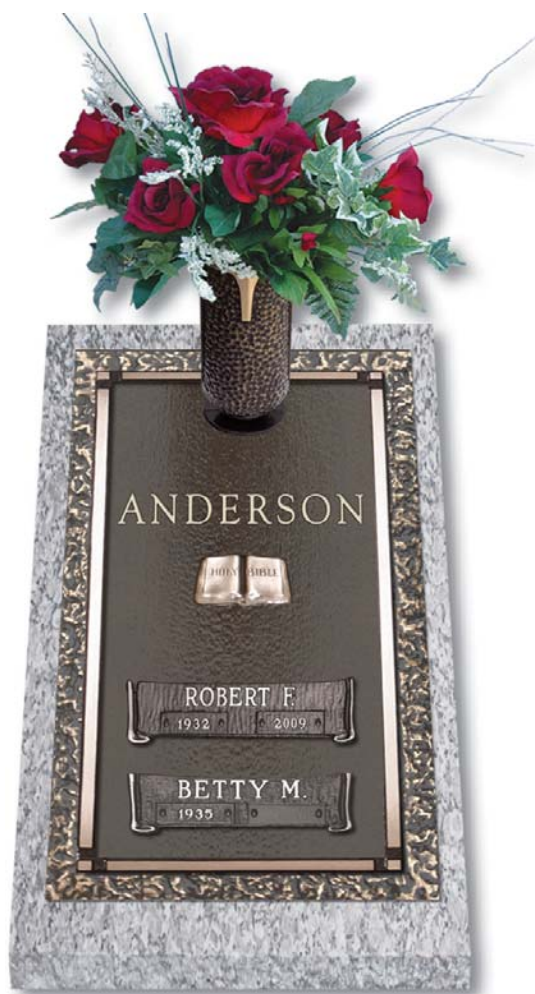

Design No. B401—Ledger

16" x 24" with Rock Edge and Raised Skip Border
Available With or Without Vase
(scrolls & emblems optional)

**Ledger with Raised
Skip Border**

Width x Height
16 x 24

**Ledger with
Rock Border**

Width x Height
16 x 24

Design No. B402—Ledger

16" x 24" with Rock Edge and Raise Border
Available With or Without Vase
(scrolls & emblems optional)