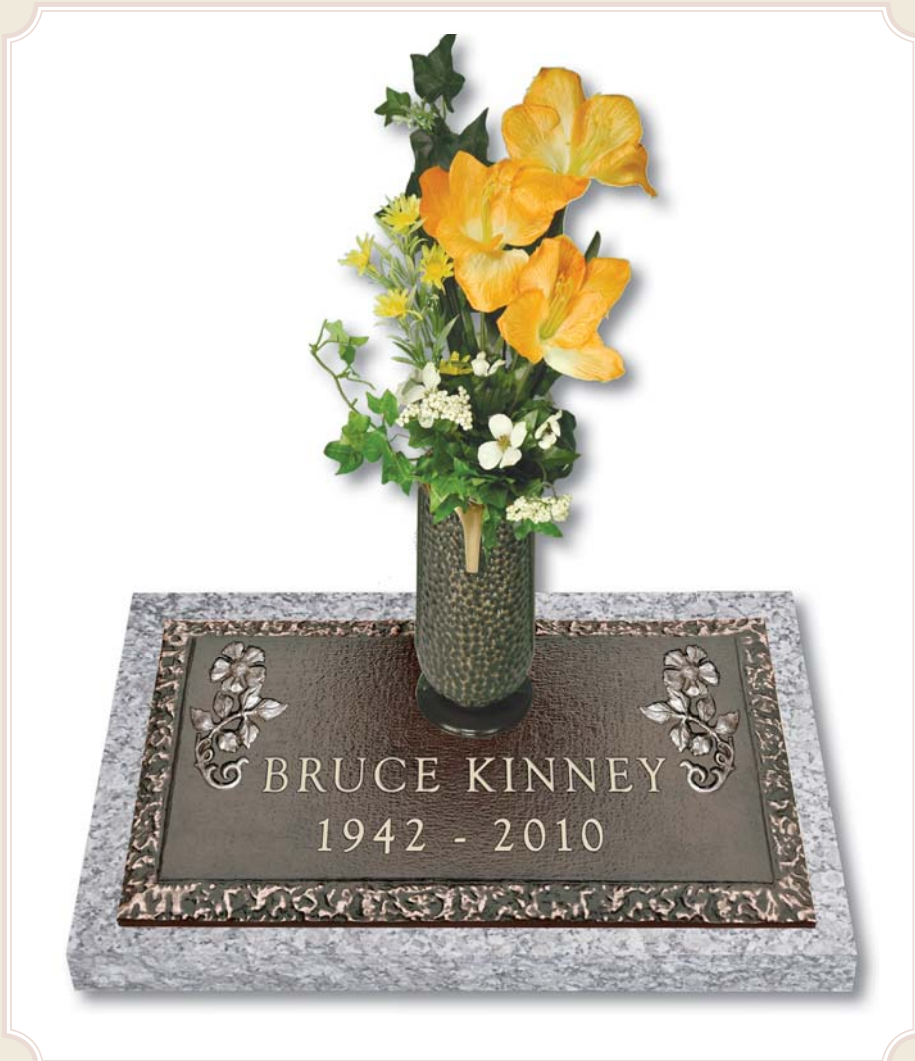

Design No. B311 A—Wild Rose with Rock Border

24" x 14" Individual Available With or Without Vase

Wild Rose Size & Border Availabilities

Sizes	Border Options
24 x 16	Rock, Woodgrain, Bevel, Greek Key
20 x 12	Rock
24 x 12	Rock, Woodgrain, Bevel, Greek Key
24 x 14	Rock, Woodgrain, Bevel, Greek Key
24 x 30	Rock, Woodgrain, Greek Key
28 x 16	Rock, Greek Key

Keith Rose Size & Border Availabilities

Sizes	Border Options
24 x 16	Rock, Woodgrain, Bevel, Greek Key
20 x 12	Rock
24 x 12	Rock, Woodgrain, Bevel, Greek Key
24 x 14	Rock, Woodgrain, Bevel, Greek Key
24 x 30	Rock, Woodgrain, Greek Key
28 x 16	Rock, Greek Key

Design No. B310—Keith Rose with Rock Border

24" x 14" Individual Available With or Without Vase