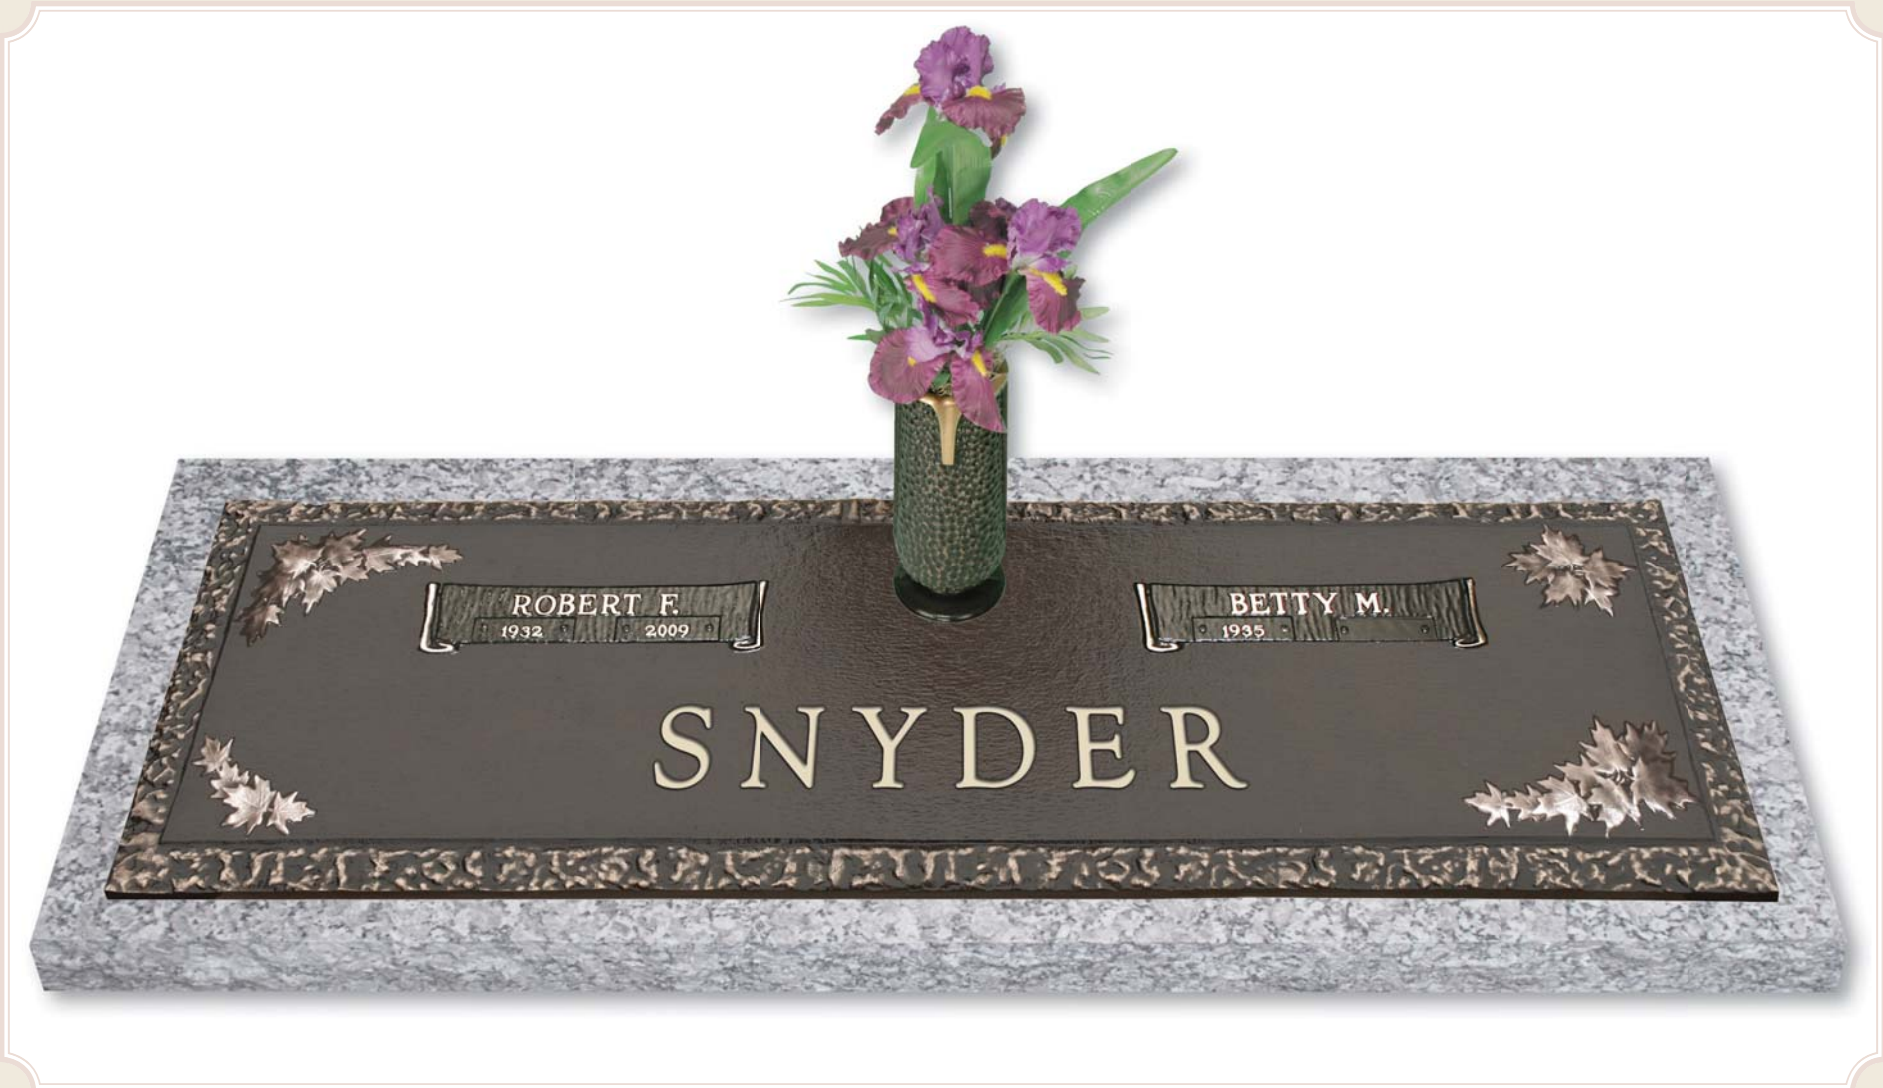

Maple Leaf Size & Border Availabilities

Sizes	Border Options
24 x 16	Rock, Woodgrain, Bevel, Greek Key, Wide Bevel
20 x 12	Rock, Bevel
22 x 10	Rock
24 x 12	Rock, Woodgrain, Bevel, Greek Key, Wide Bevel
24 x 14	Rock, Woodgrain, Bevel, Greek Key, Wide Bevel
24 x 30	Rock, Woodgrain, Greek Key

Maple Leaf Size & Border Availabilities

Sizes	Border Options
28 x 16	Rock, Greek Key, Wide Bevel
36 x 13	Rock, Woodgrain, Bevel, Greek Key, Wide Bevel
44 x 13	Rock, Greek Key, Wide Bevel
44 x 14	Rock, Woodgrain, Bevel, Greek Key
56 x 16	Rock, Woodgrain, Bevel, Greek Key
60 x 20	Woodgrain