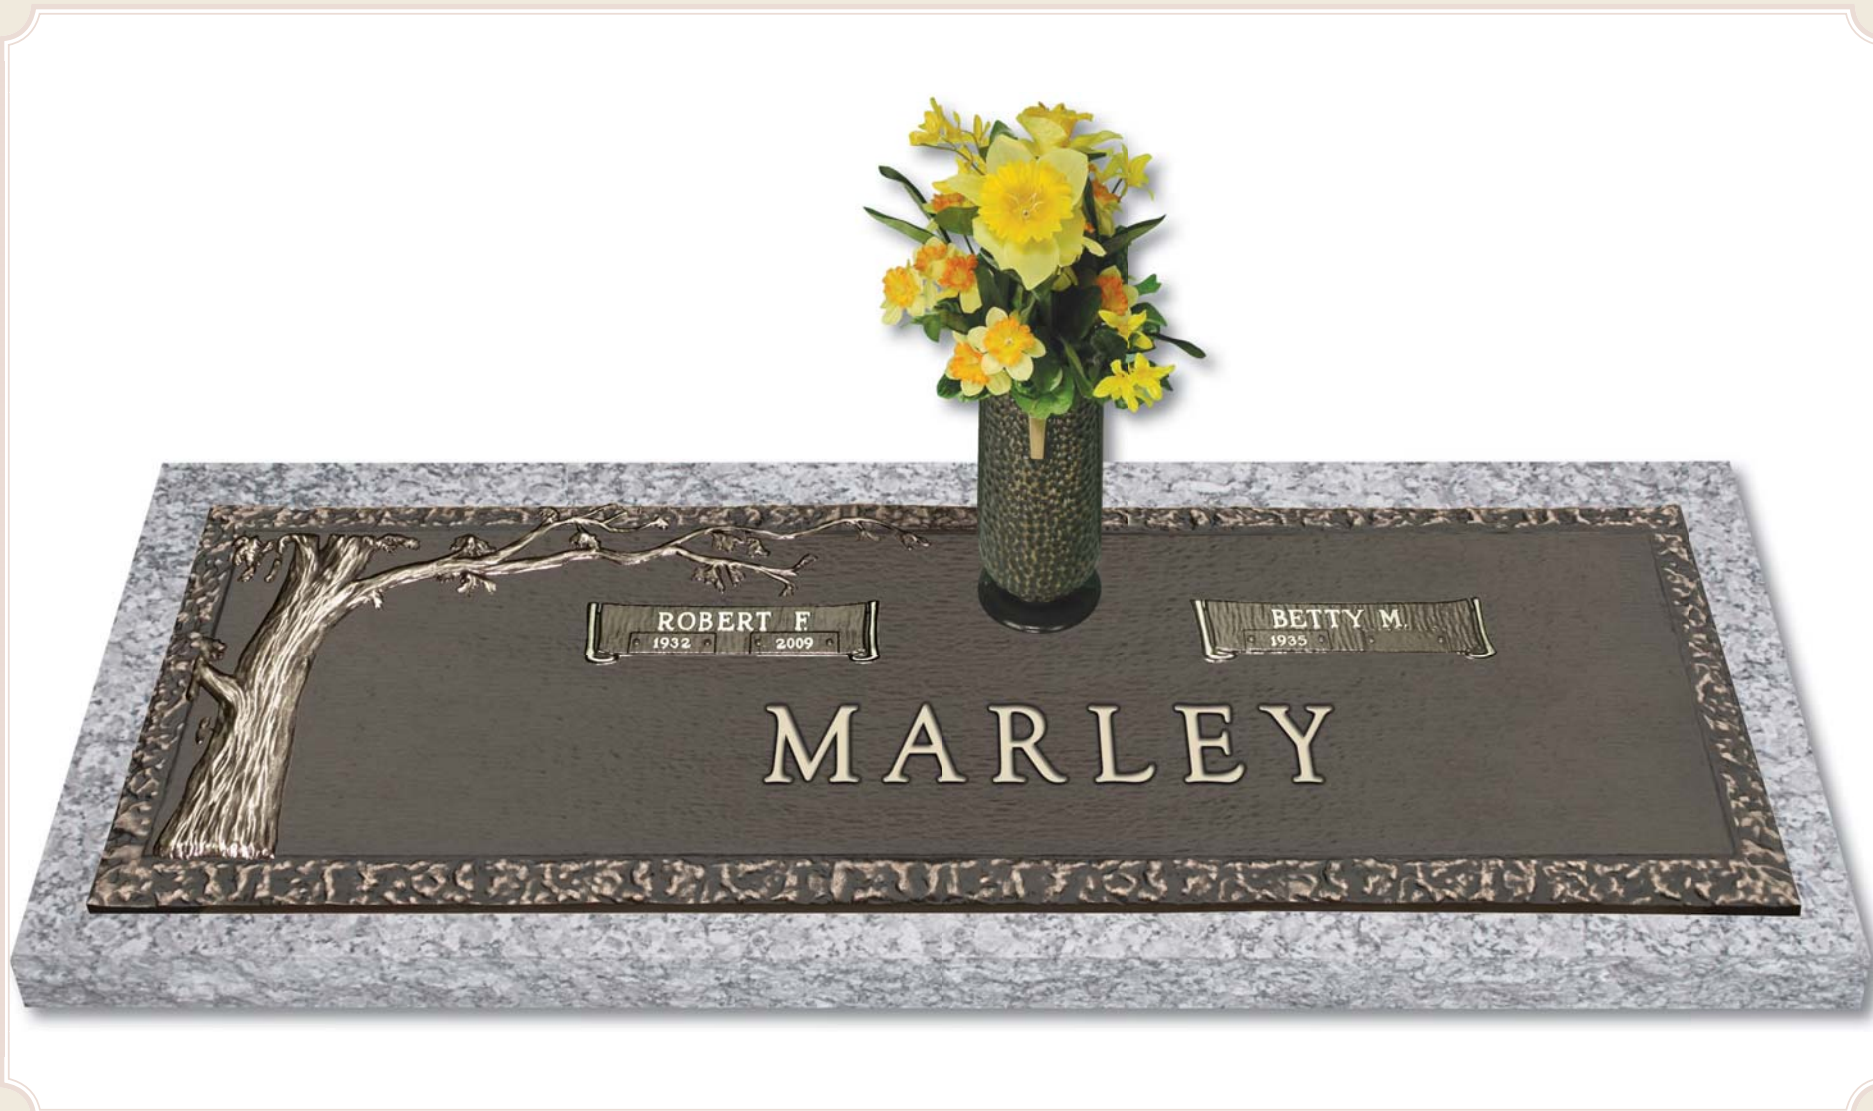

Design No. CO—Predesigned Country Oak with Rock Border

44" x 14" Companion Available With or Without Vase