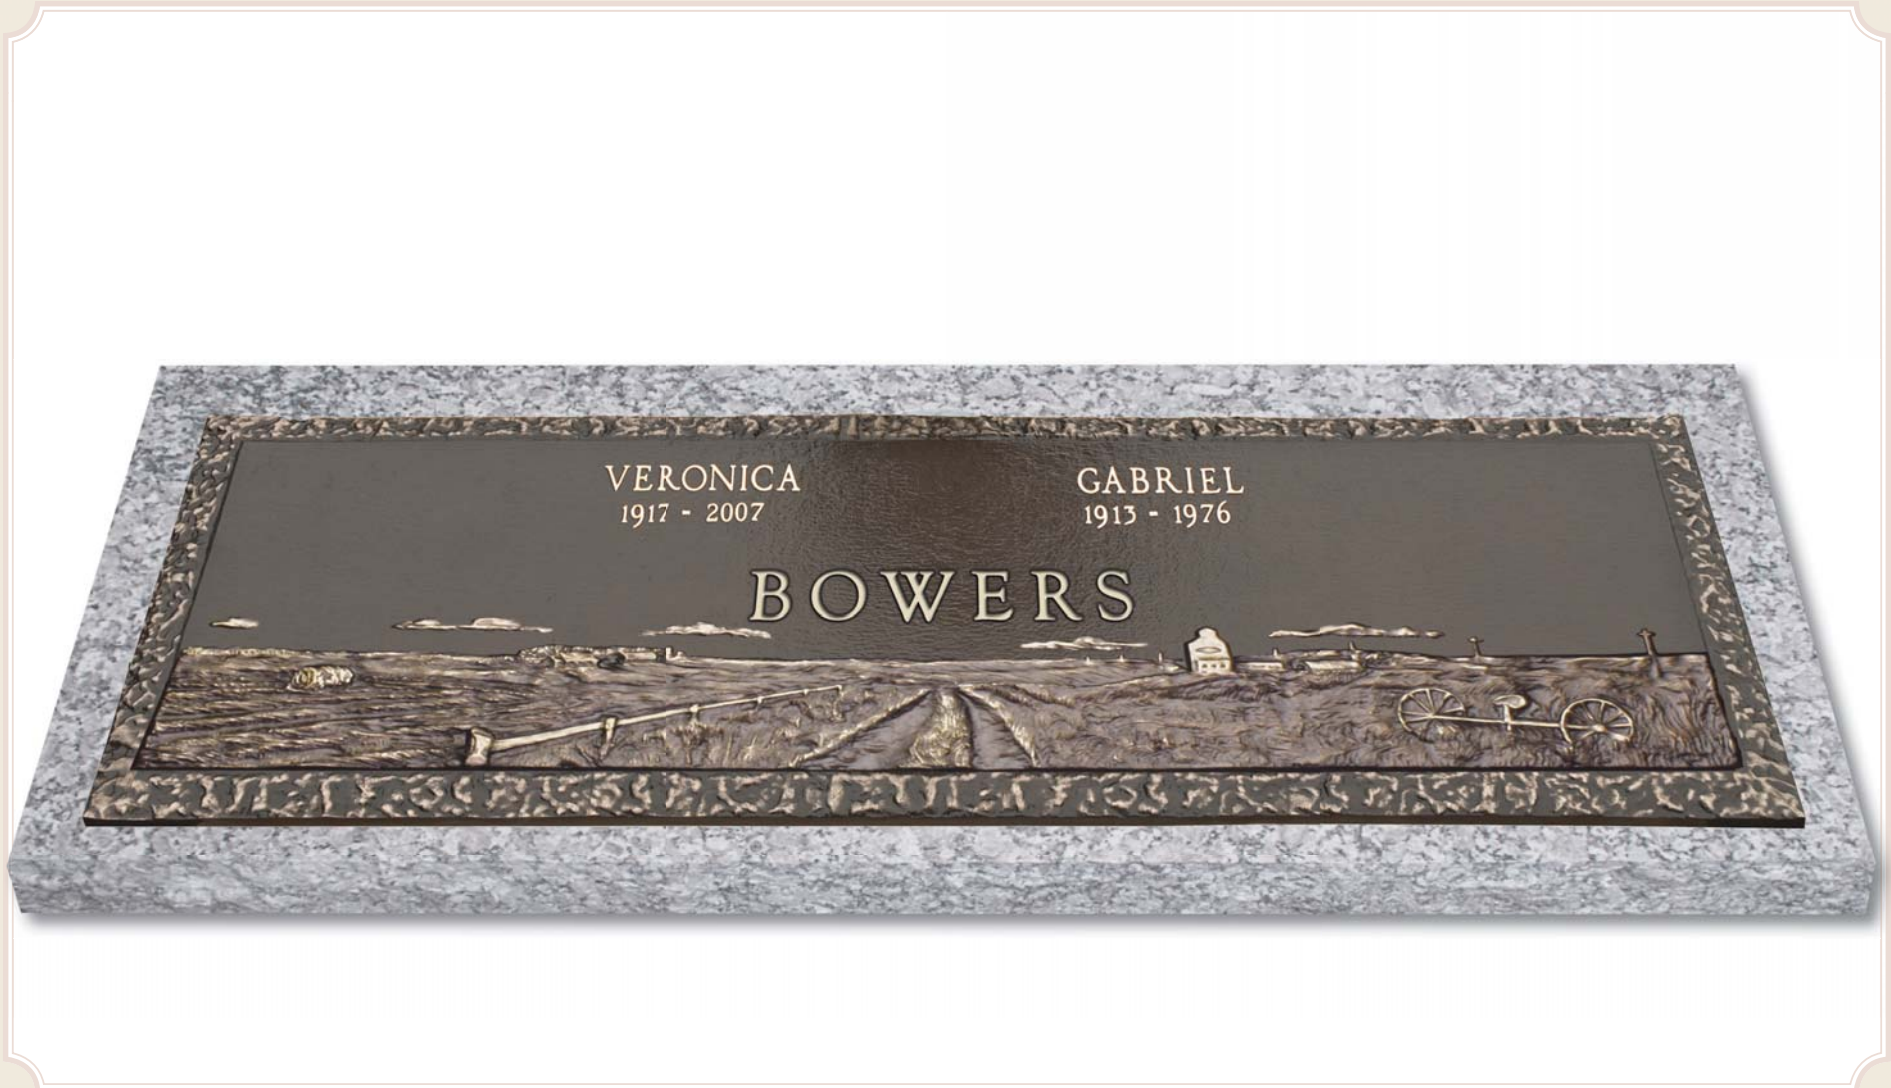

Design No. PF2—Prairie Farm Scene 2 with Rock Border
44" x 14" Companion Available Without Vase

Prairie Scene 2 Size & Border Availabilities

Sizes	Border Options
36 x 13	Rock
44 x 13	Rock
44 x 14	Rock