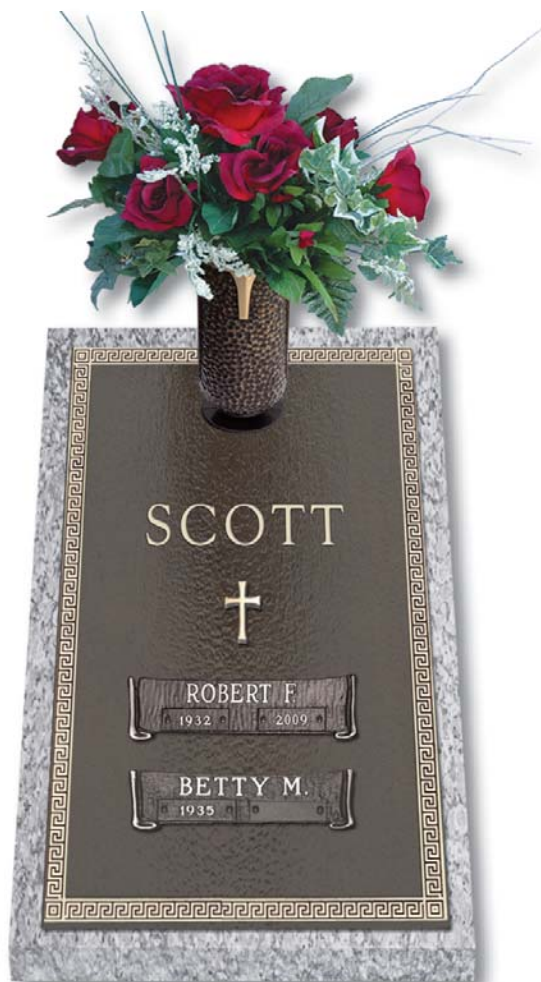

# *Double Interment Memorials*

---

**Design No. BSIM—Ledger**

16" x 24" with Narrow Greek Border  
Available With or Without Vase (scrolls & emblems optional)

**Ledger with Narrow  
Greek Border**

Width x Height  
16 x 24