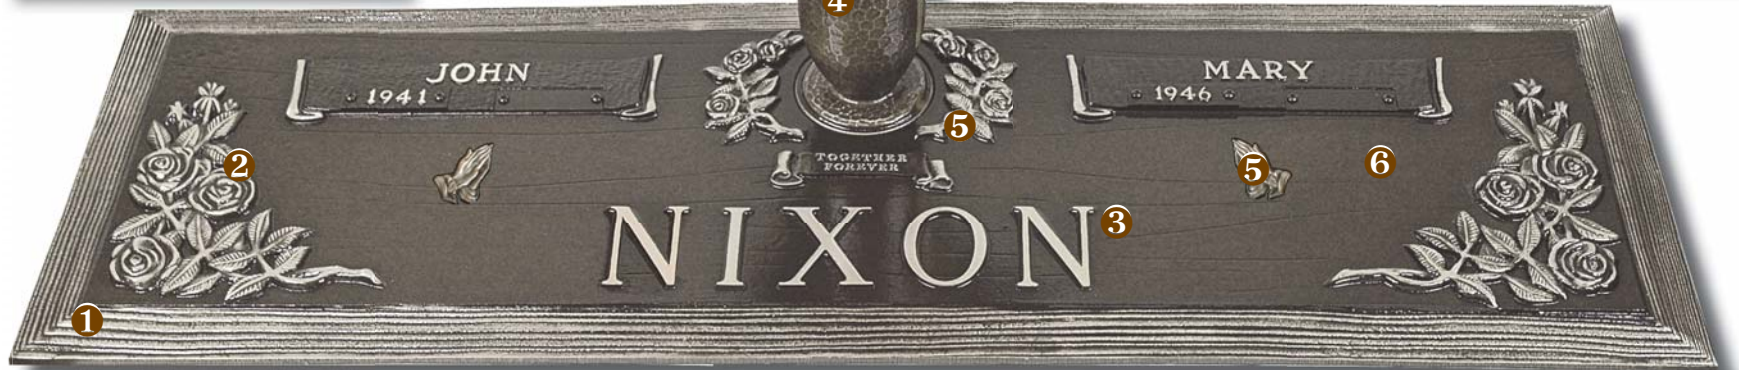

**6** COLOR

DARK       LIGHT  
 GREEN       CHERRY  
 BLUE       BLACK

Premium colors available upon request

**• Loose Scrolls**

Loose scrolls are used on a pre-need basis (persons not deceased). The purpose of the loose scroll is to allow information to be added to the memorial at a later date. If one person has deceased at the time of ordering the memorial, often that scroll would be uni-cast to the memorial background, and you would choose a loose scroll for the non deceased person, so that information can be added at a later time. Please note: there are additional charges for loose scrolls.