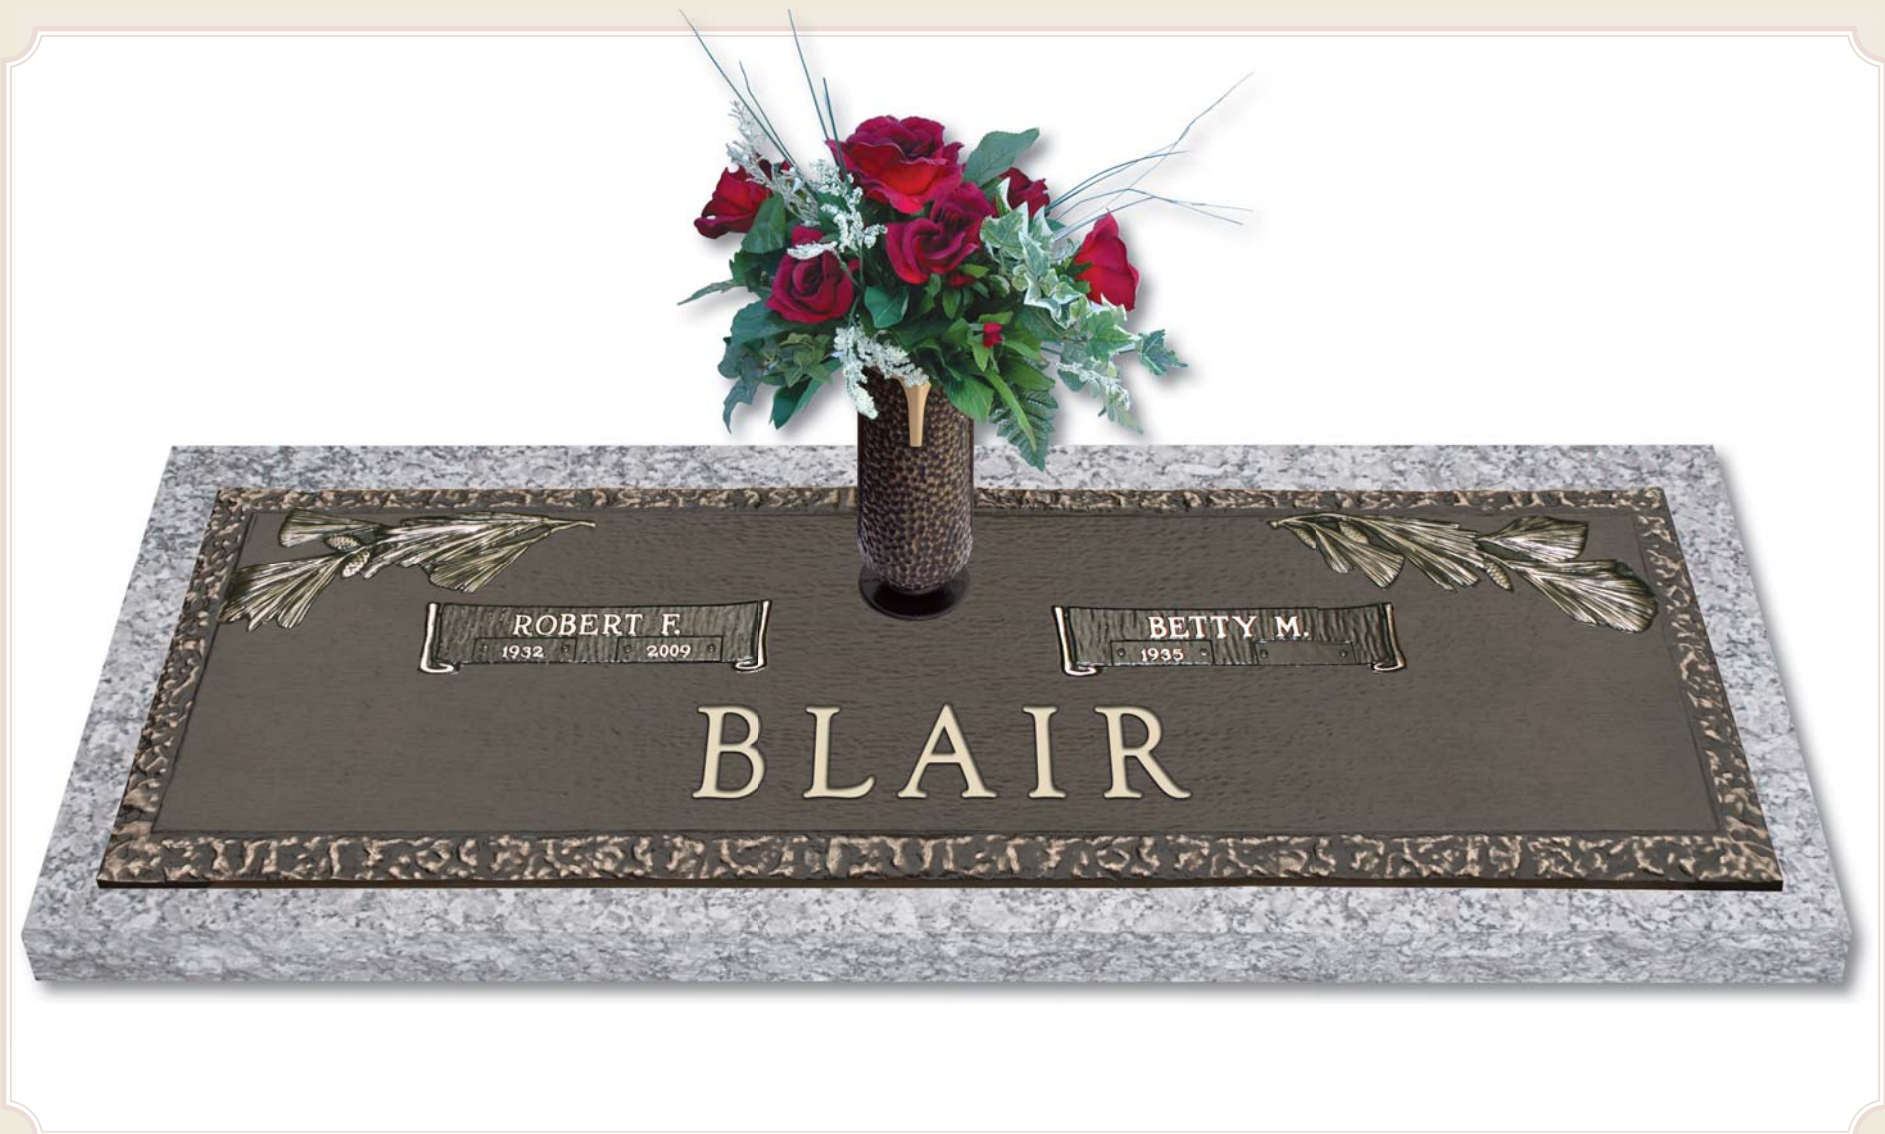

Design No. B511—Predesigned Pine Bough 1 with Rock Border

44" x 13" Companion Available With or Without Vase