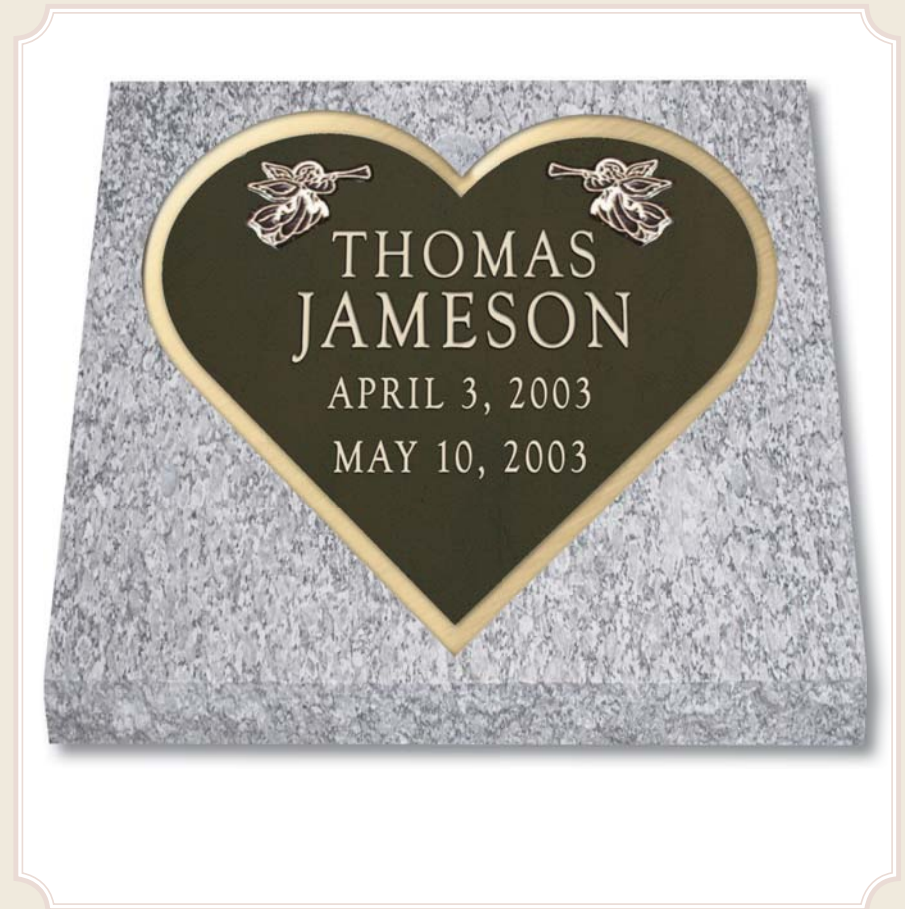

7.5" x 12" Without Vase

**Male Infant Child Size & Border Availabilities**

Sizes	Border Options
7.5 x 12	As Shown

**Design No. B550—Angel**

12" x 8" With Narrow Polished Edge - Without Vase

**Angel Size & Border Availabilities**

Sizes	Border Options
12 x 8	Narrow Polished
24 x 12	Rock

***Infant Heart***

**Size & Border Availabilities**

Sizes	Border Options
11½ x 10¼	Raised Border

**Design No. B551— Infant Heart**

11½" x 10¼" Without Vase

# *Mausoleum / Columarium*

---

10" x 7½" Bud Vase Wreath  
 Catalog No. NF5B  
 Shown as  
 set up B

10" x 4" Rose Wreath  
 Catalog No. NF7—Shown with 3½" x ½" date tab

10" x 7½" Wreath  
 Catalog No. NF6D  
 Shown  
 as set up D