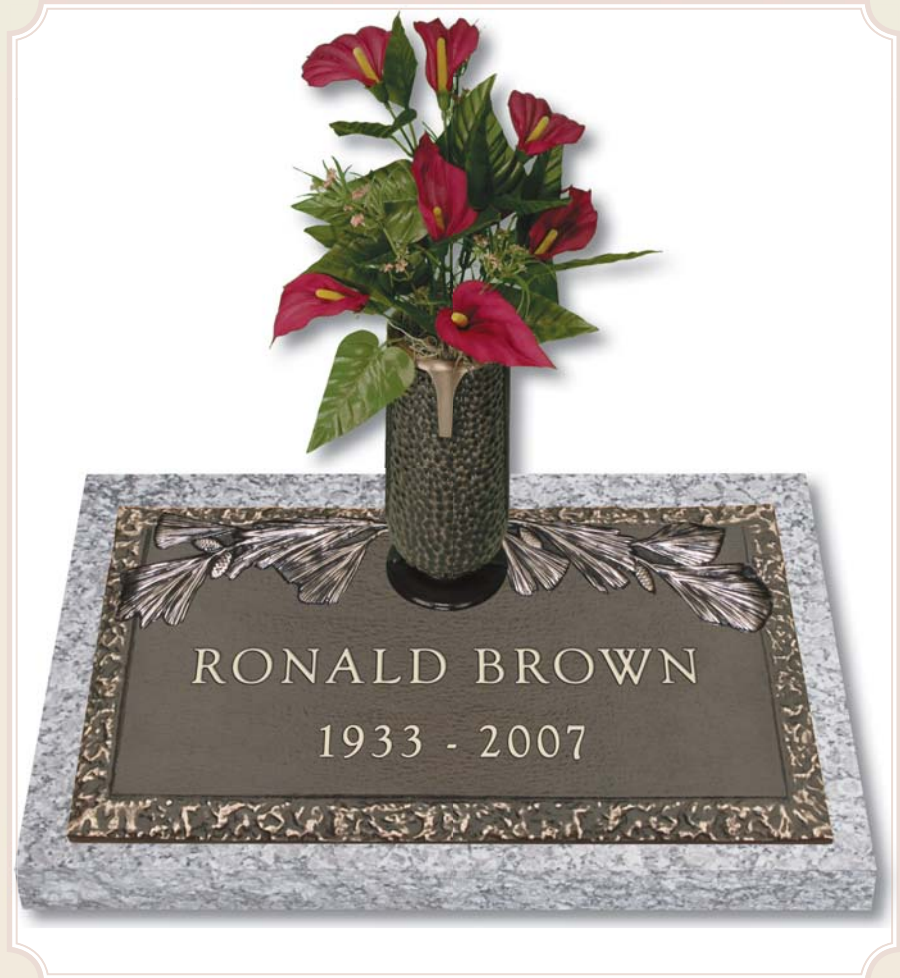

# *Pre-Designed Memorials*

---

**PD Country Oak Rock Border Availabilities**

Width x Height	Width x Height	Width x Height
24 x 12	28 x 16	44 x 14
24 x 14		

**Design No. CO—Predesigned Country Oak with Rock Border**  
24" x 14" Individual Available Without Vase