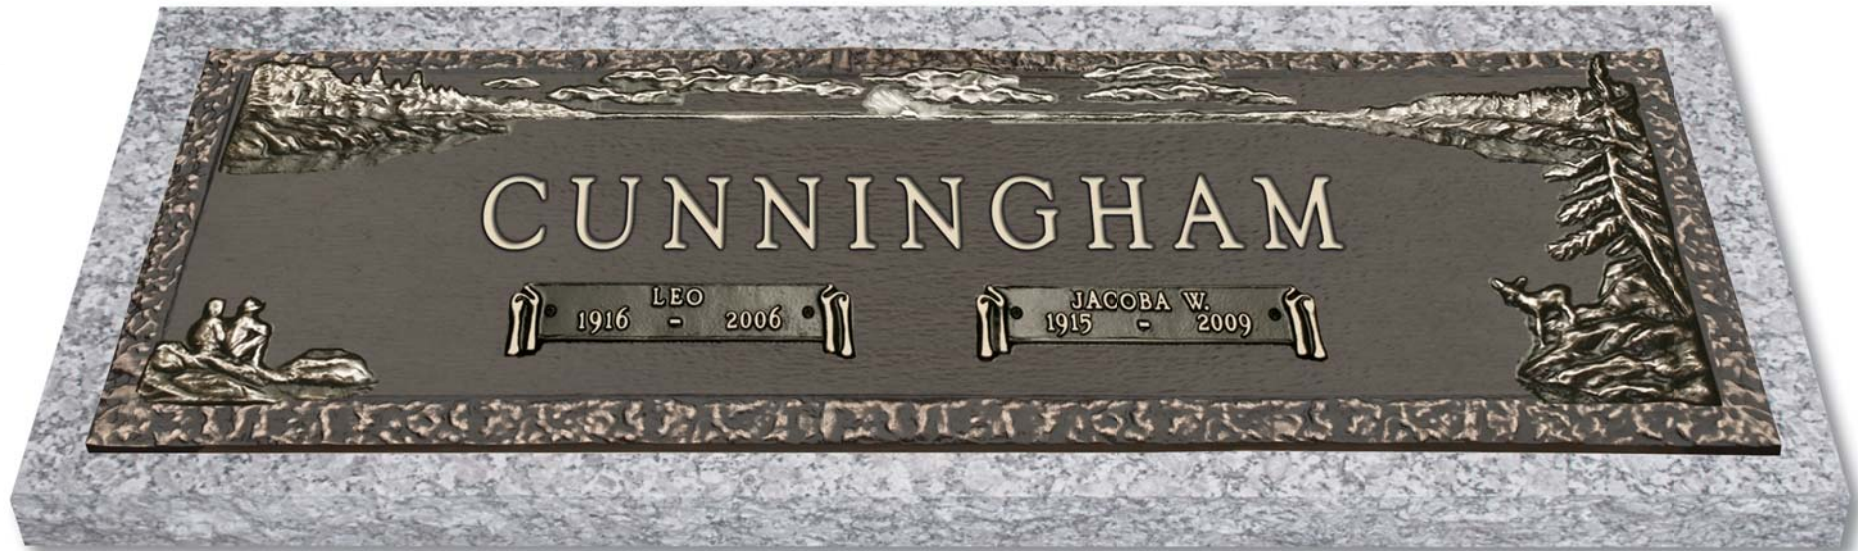

Design No. LS2—Lake Scene 2 with Rock Border

44" x 14" Companion Available Without Vase

Lake Scene 2 Size & Border Availabilities

Sizes	Border Options
24 x 12	Vet
24 x 14	Rock
24 x 18	Rock
24 x 30	Narrow Bevel, Narrow Polished Bevel

Lake Scene 2 Size & Border Availabilities

Sizes	Border Options
28 x 16	Rock
36 x 13	Rock
44 x 13	Rock
44 x 14	Rock