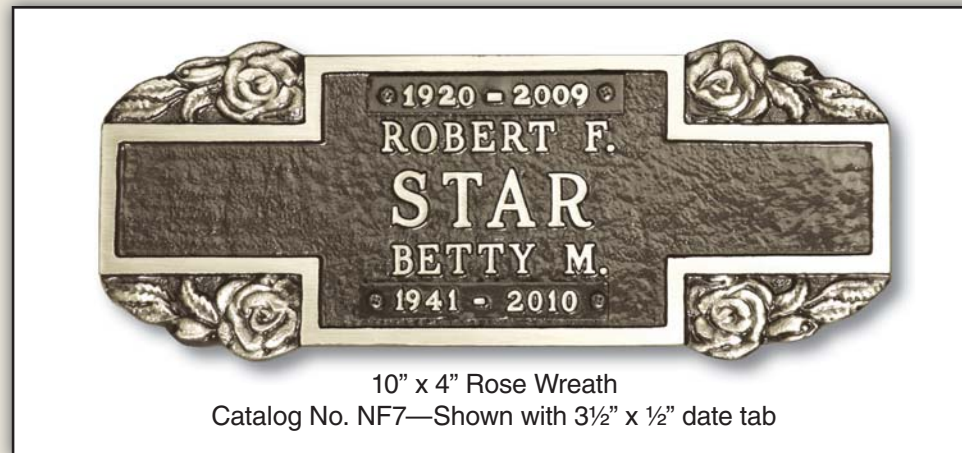

# *Mausoleum / Columarium*

---

10" x 7½" Bud Vase Wreath  
 Catalog No. NF5B  
 Shown as  
 set up B

10" x 4" Rose Wreath  
 Catalog No. NF7—Shown with 3½" x ½" date tab

10" x 7½" Wreath  
 Catalog No. NF6D  
 Shown  
 as set up D