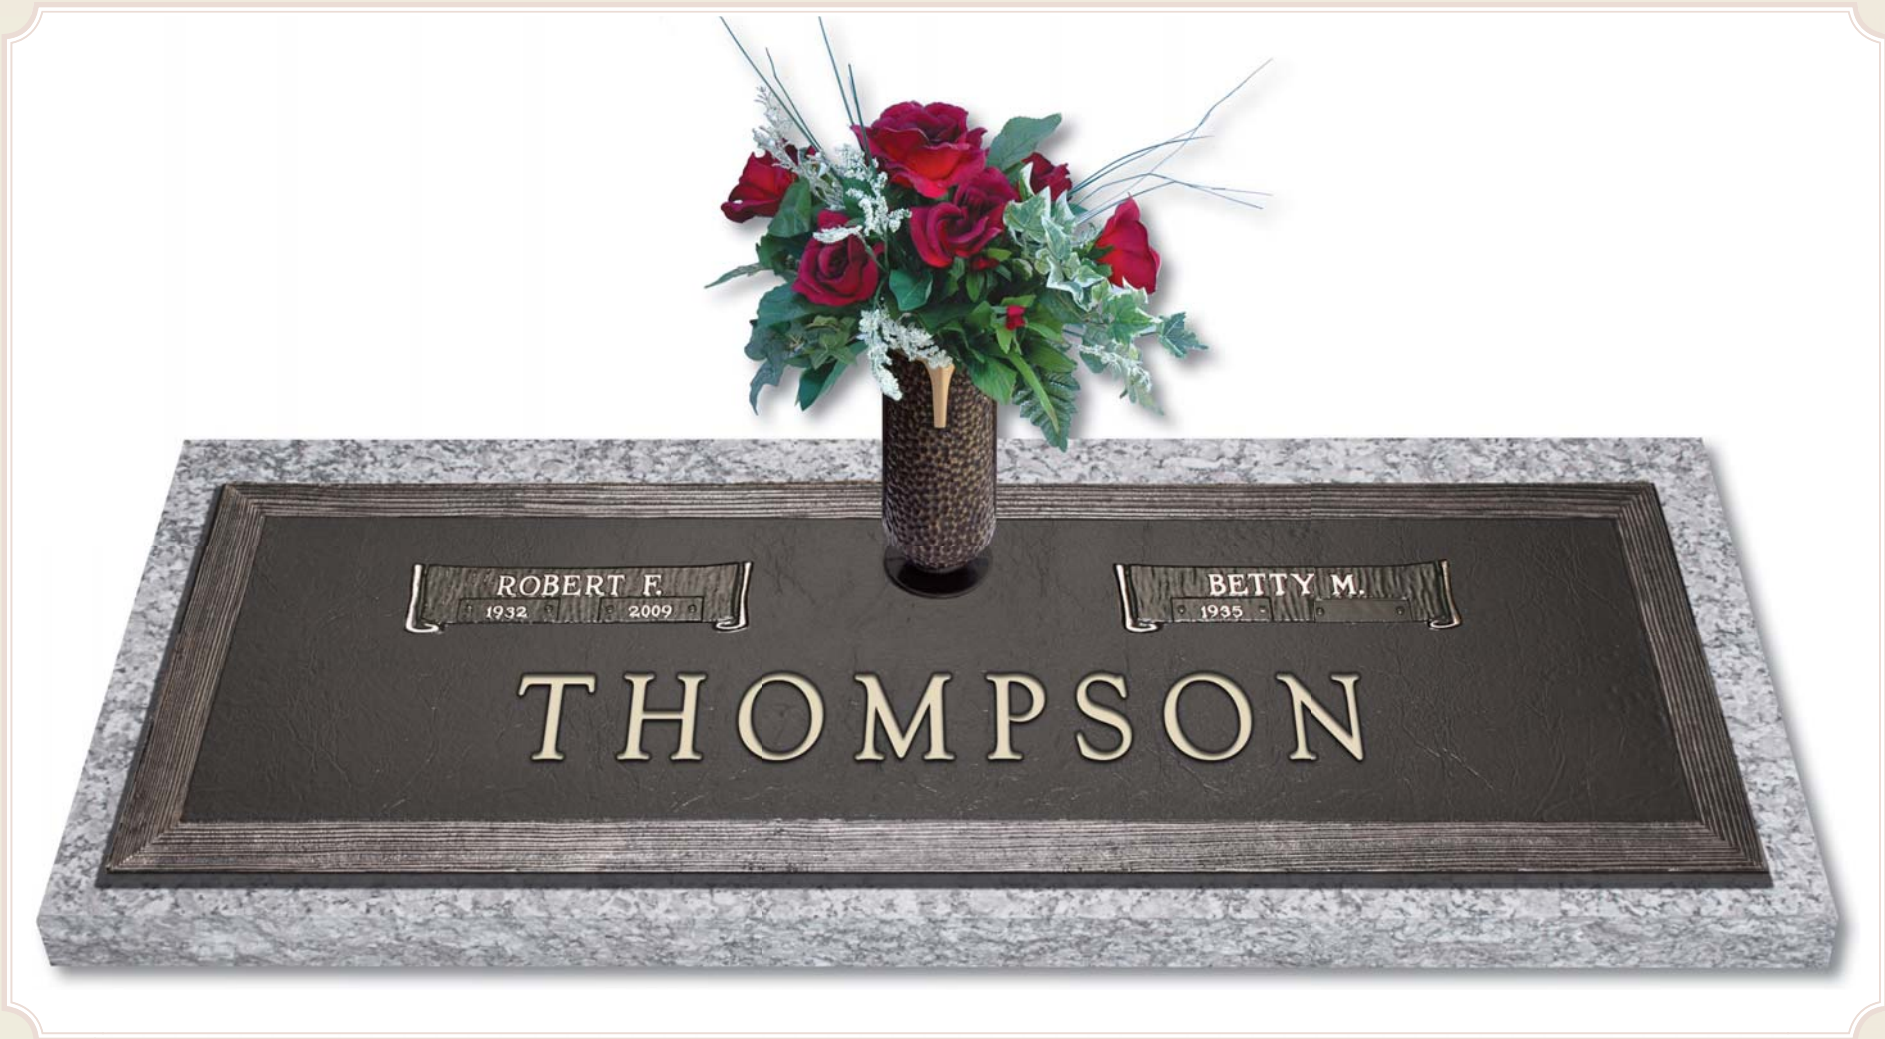

# *Companion Memorials*

---

**Design No. BSIM—Simplicity with Rock Border**  
 44" x 14" Companion Available With or Without Vase

**Simplicity Rock Border Availabilities**

Width x Height	Width x Height
24 x 16	28 x 16
20 x 12	36 x 13
22 x 10	44 x 13
24 x 12	44 x 14
24 x 14	56 x 16
24 x 30	