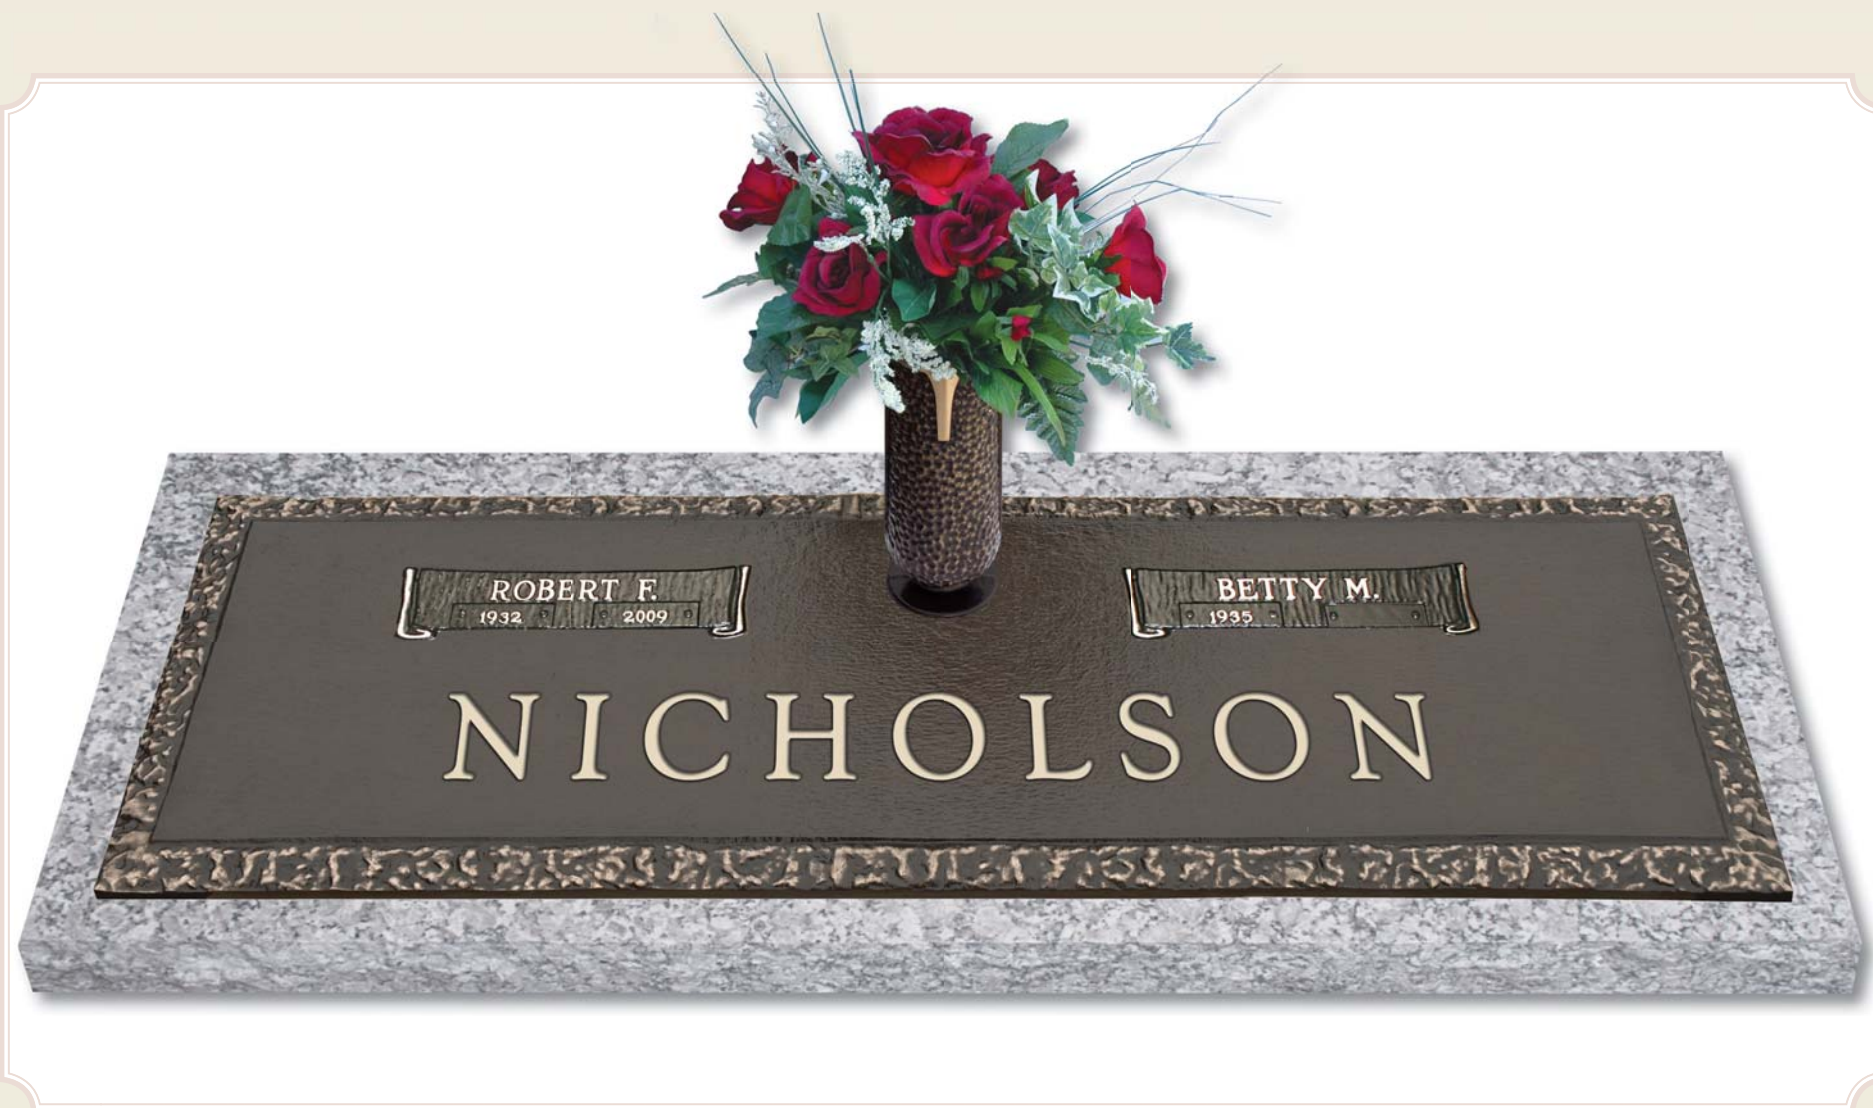

Design No. BSIM—Simplicity with Rock Border
44" x 14" Companion Available With or Without Vase

Simplicity Rock Border Availabilities

Width x Height	Width x Height
24 x 16	28 x 16
20 x 12	36 x 13
22 x 10	44 x 13
24 x 12	44 x 14
24 x 14	56 x 16
24 x 30