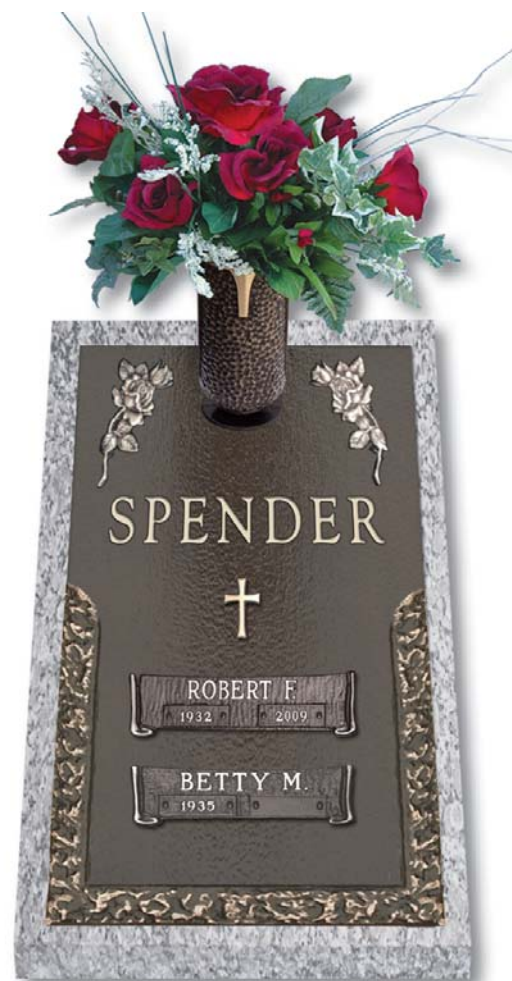

# *Double Interment Memorials*

---

**Design No. BSIM—Ledger**

16" x 24" with Narrow Greek Border  
Available With or Without Vase (scrolls & emblems optional)

**Ledger with Narrow  
Greek Border**

Width x Height  
16 x 24