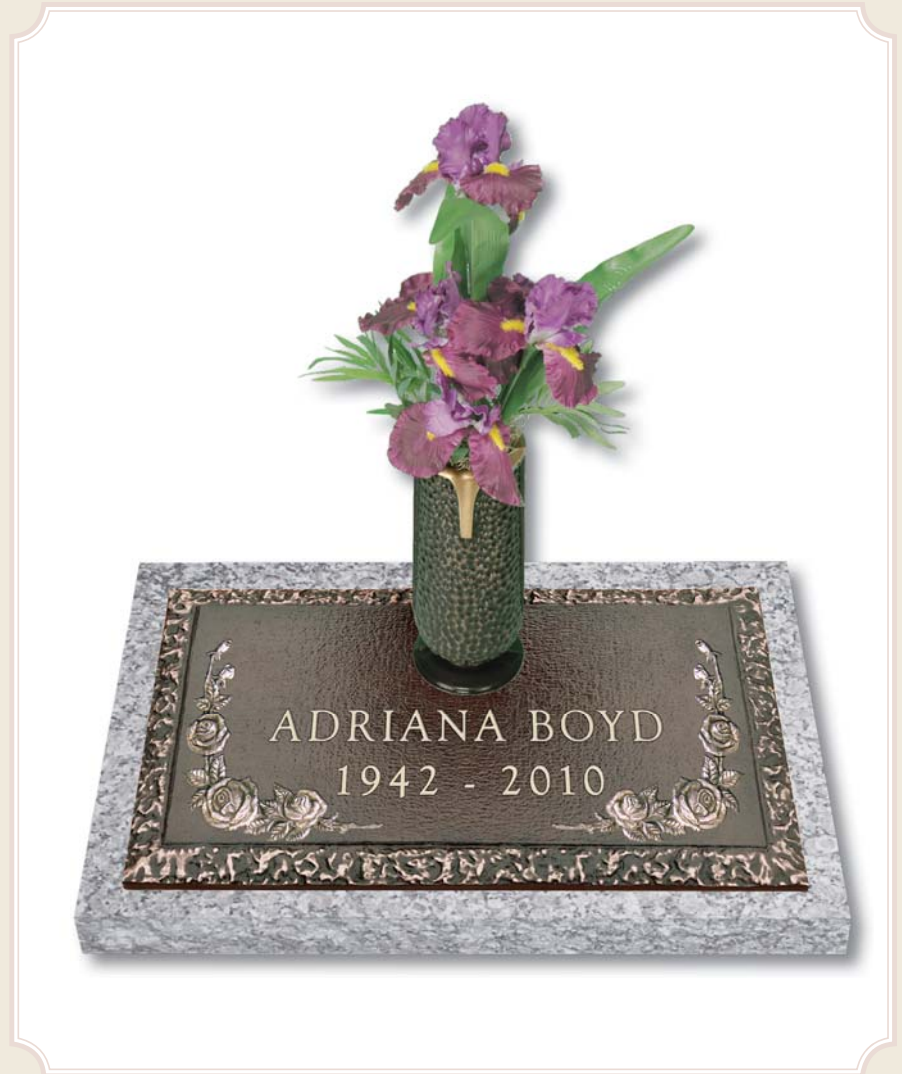

Wilson Rose Size & Border Availabilities

Sizes	Border Options
20 x 12	Rock
24 x 12	Rock, Woodgrain, Bevel, Greek Key
24 x 14	Rock, Woodgrain, Bevel, Greek Key
24 x 30	Rock, Woodgrain, Greek Key
28 x 16	Rock, Greek Key

**Design No. B309—
Wilson Rose with
Rock Border**
24" x 14" Individual
Available With or
Without Vase