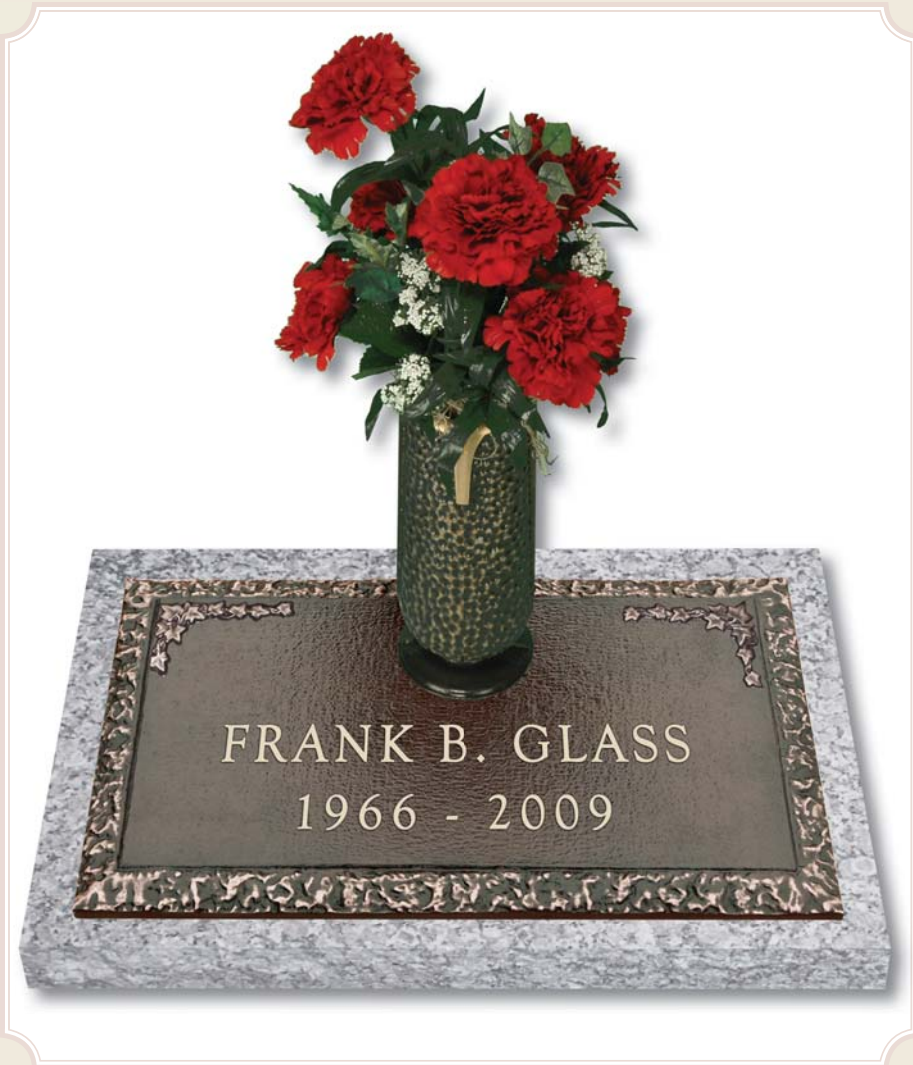

Design No. B311—Ivy 1 with Rock Border
24" x 14" Individual Available With or Without Vase