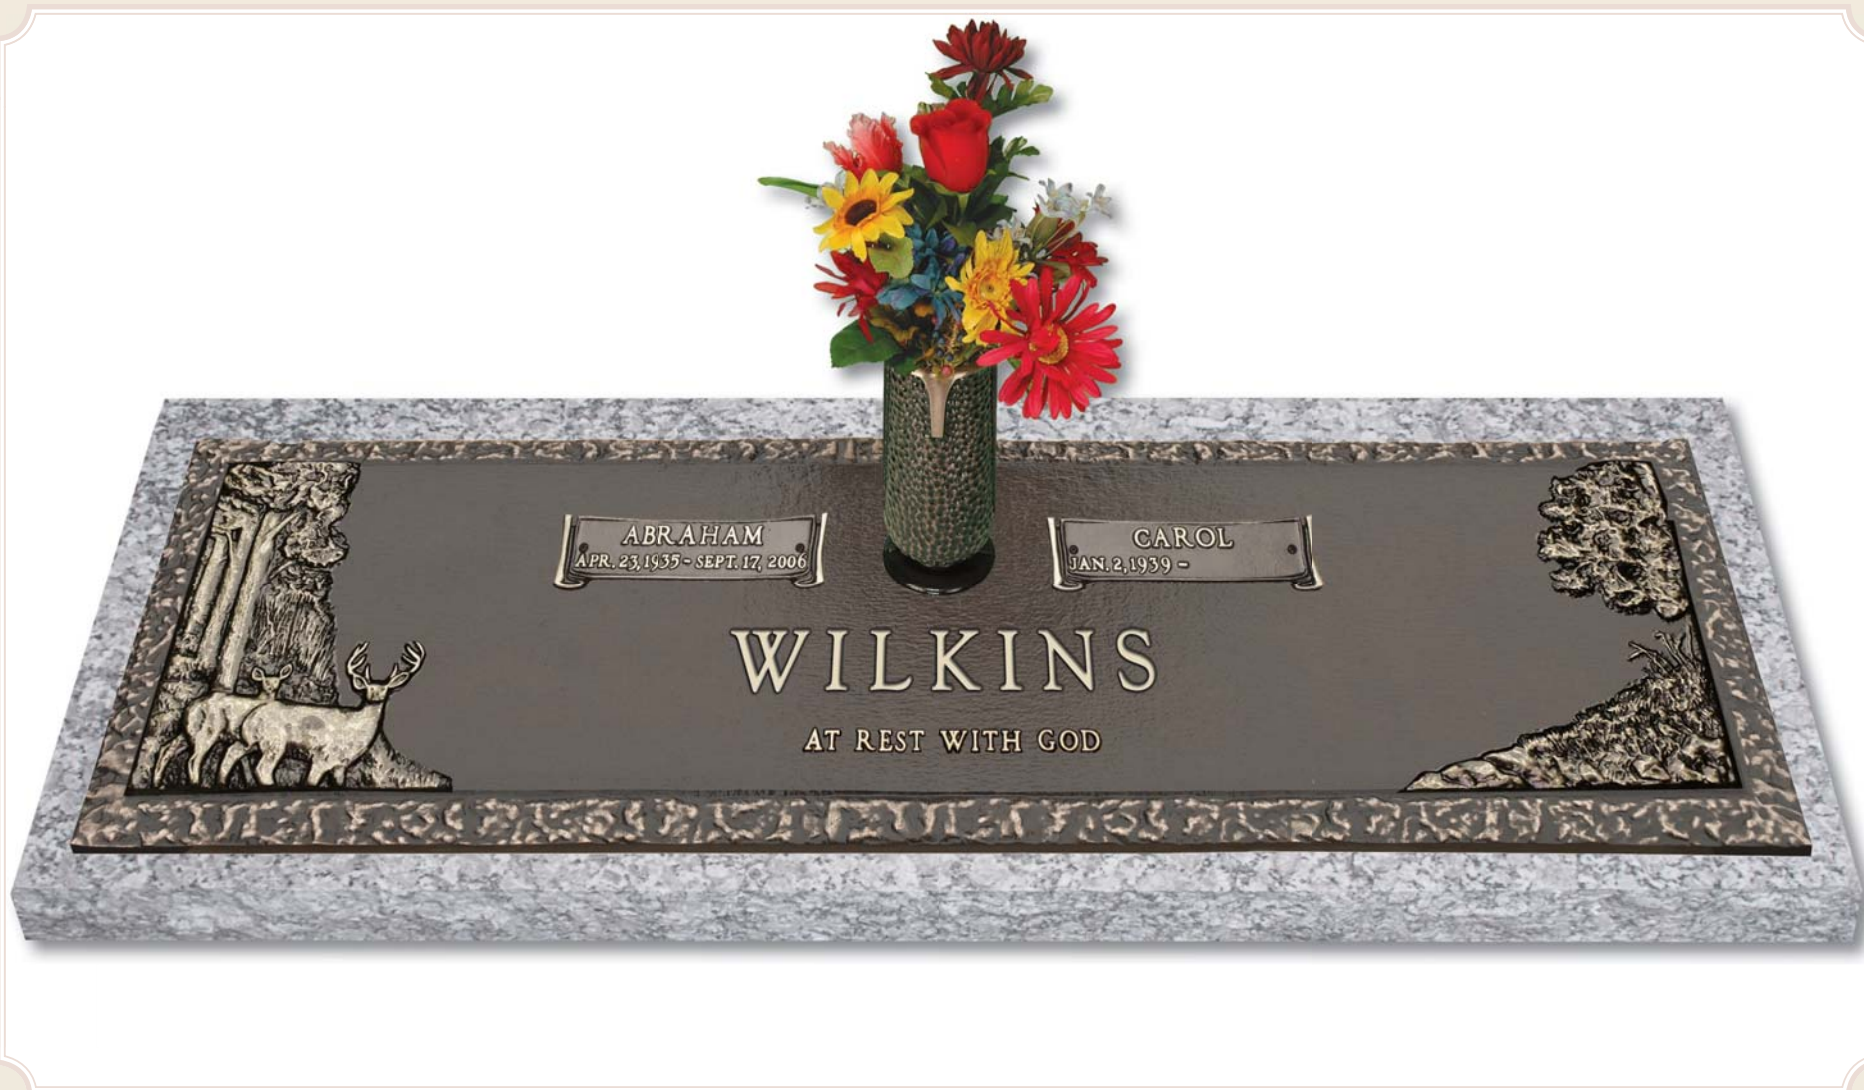

Design No. NS—Nature Scene Design with Rock Border

44" x 14" Companion Available With or Without Vase