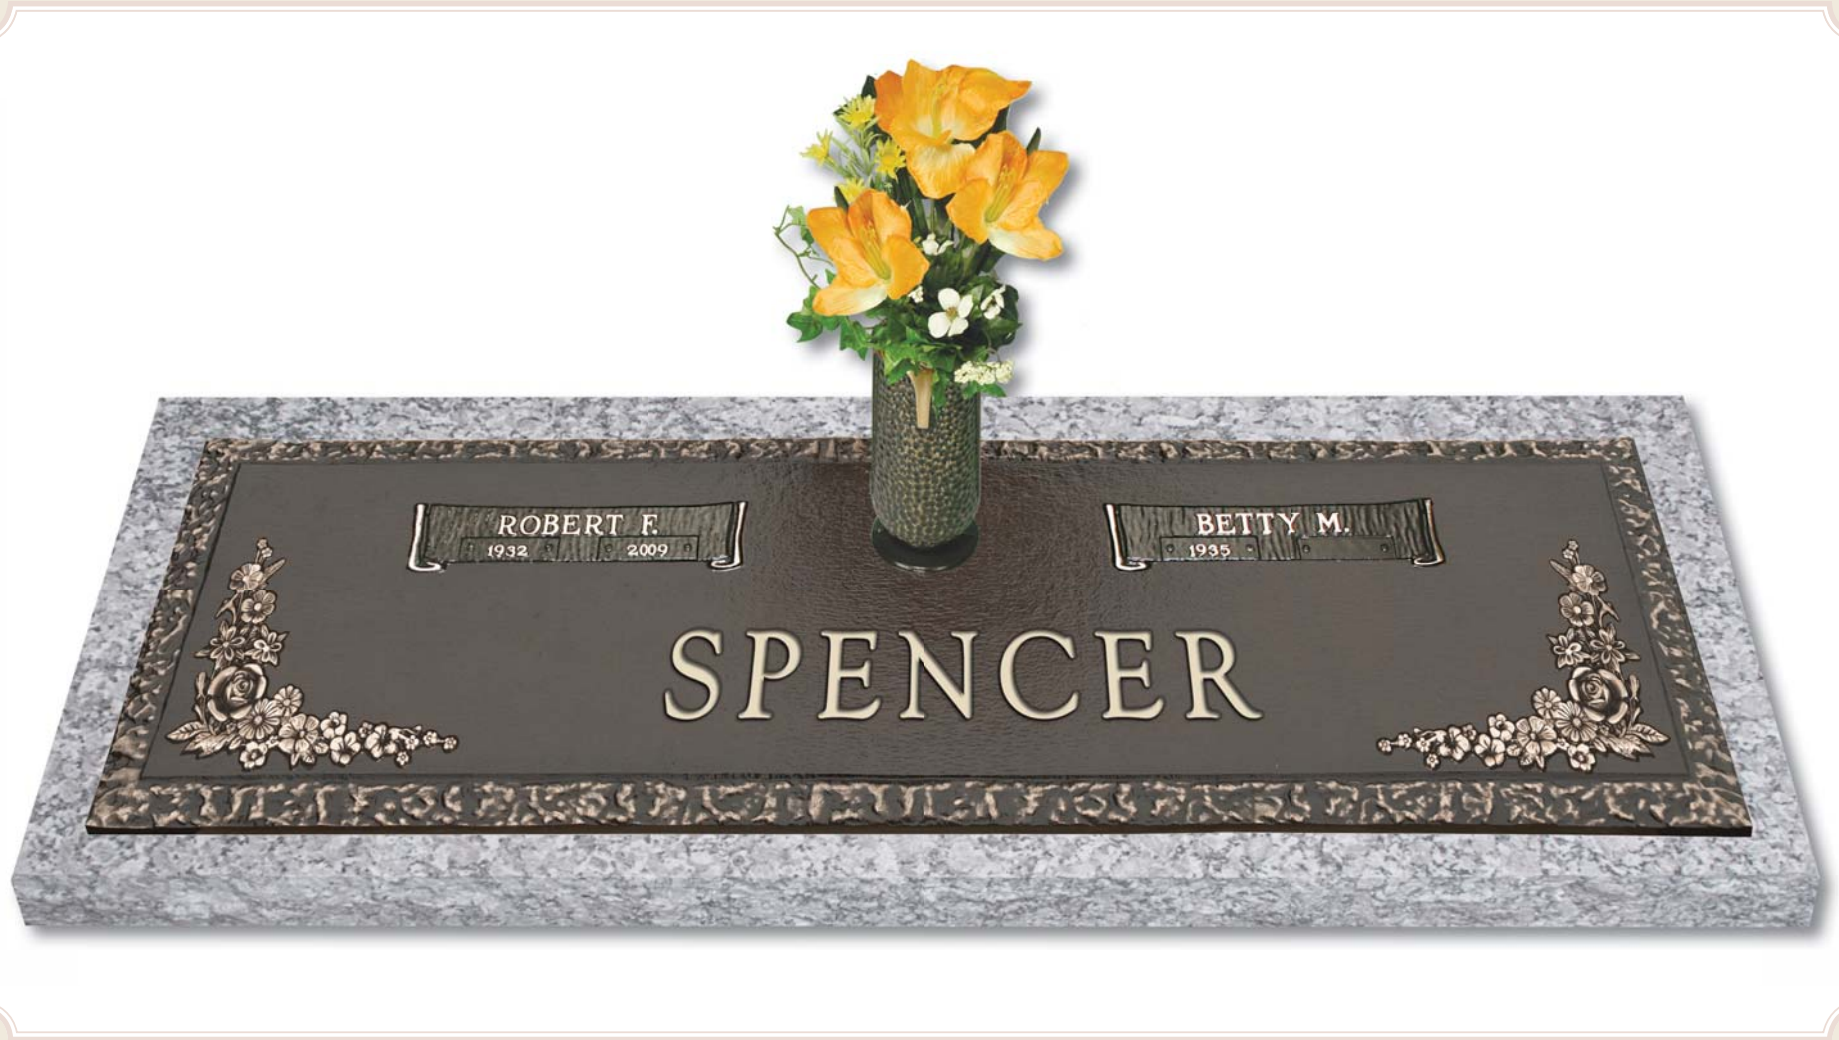

Design No. B107—Floral Bouquet Rose with Rock Border
44" x 14" Companion Available With or Without Vase

Floral Bouquet Rose Size & Border Availabilities

Sizes	Border Options
*24 x 16	Rock, Woodgrain, Bevel, Greek Key, Wide Bevel
24 x 12	Rock, Woodgrain, Bevel, Greek Key
*24 x 14	Rock, Woodgrain, Bevel, Greek Key, Wide Bevel
*24 x 30	Rock, Woodgrain, Greek Key
*28 x 16	Rock, Greek Key, Wide Bevel

Floral Bouquet Rose Size & Border Availabilities

Sizes	Border Options
36 x 13	Rock, Woodgrain, Bevel, Greek Key, Wide Bevel
44 x 13	Rock, Greek Key, Wide Bevel
*44 x 14	Rock, Woodgrain, Bevel, Greek Key
*56 x 16	Rock, Woodgrain, Bevel, Greek Key
60 x 20	Woodgrain

*Vase Ormentation Available