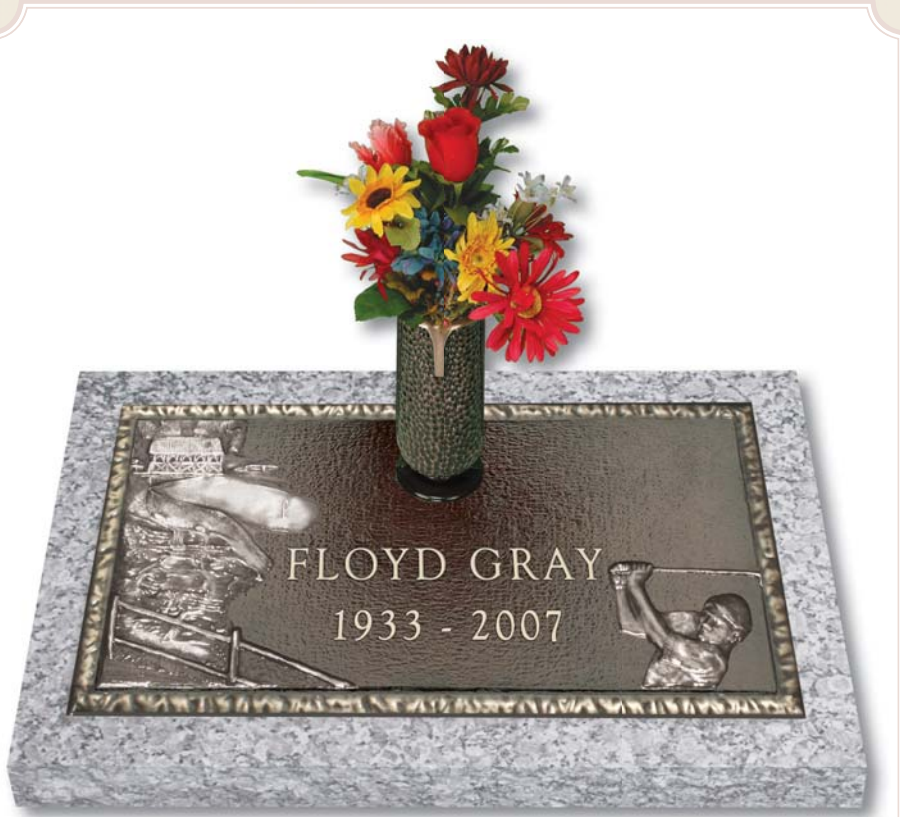

** Limited Working Area for Lettering - Check with our CAD Department Before Ordering

Design No. GF—Golf Female with Vet Border
24"x 12" Individual Available With or Without Vase

Golf Male Size & Border Availabilities**	
Sizes	Border Options
24 x 12	Vet

Golf Female Size & Border Availabilities**	
Sizes	Border Options
24 x 12	Vet

Design No. GM—Golf Male with Vet Border
24"x 12" Individual Available With or Without Vase